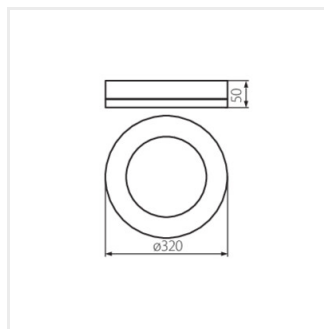

Ceiling-mounted LED light fitting

[V] 220-240 AC	[Hz] 50	≥ 15000	25000 ^[h]	ellipse $\leq 6x$ Mackdam	Ra 80	Hg
SMD			IP 65		°C -15÷35	
	0,5m	CE	EAC	UK CA		

TURA LED 15W-NW-O-B

TURA LED 15W-NW-O-B	31490	15	1125	4000	black
TURA LED 24W-NW-O-B	31491	24	1800	4000	black

- Enclosure material: plastic
- Lampshade material: plastic

TURA LED 15W-NW-O-B

TURA LED 24W-NW-O-B

Ceiling-mounted LED light fitting

TURA LED 15W-NW-O-B

TURA LED 24W-NW-O-B