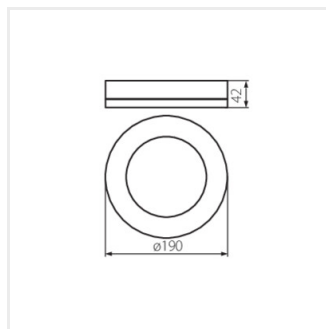

Ceiling-mounted LED light fitting

[V] 220-240 AC	[Hz] 50	≥ 15000	25000 ^[h]	ellipse $\leq 6x$ Mackdam	Ra 80	Hg
SMD			IP 65		°C -15÷35	
	0,5m	CE	EAC	UK CA		

TURA LED 15W-NW-O-B

TURA LED 15W-NW-O-B	31490	15	1125	4000	black
TURA LED 24W-NW-O-B	31491	24	1800	4000	black

- Enclosure material: plastic
- Lampshade material: plastic

TURA LED 15W-NW-O-B

TURA LED 24W-NW-O-B

Ceiling-mounted LED light fitting

TURA LED 15W-NW-O-B

TURA LED 24W-NW-O-B