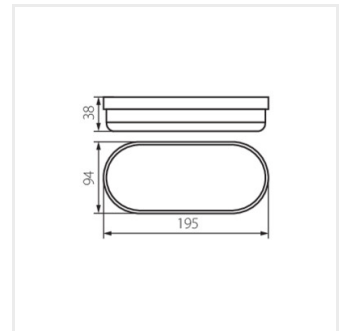

TOLU O LED 18W-NW-W

TOLU C LED 12W-NW-B

TOLU O LED 18W-NW-B

TOLU C LED 6W-NW-W

TOLU C LED 12W-NW-W

TOLU LED

Bulkhead fixture

TOLU O LED 9W-NW-W