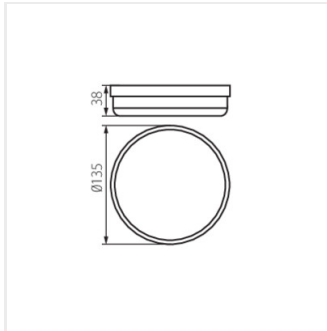

TOLU O LED 18W-NW-W

TOLU C LED 12W-NW-B

TOLU O LED 18W-NW-B

TOLU C LED 6W-NW-W

TOLU C LED 12W-NW-W

TOLU LED

Bulkhead fixture

TOLU O LED 9W-NW-W