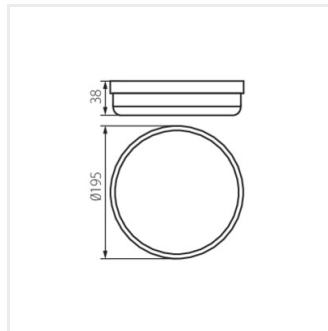

TOLU O LED 18W-NW-B