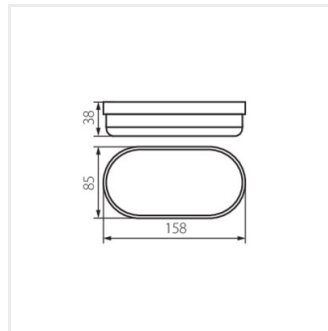

TOLU C LED 6W-NW-W