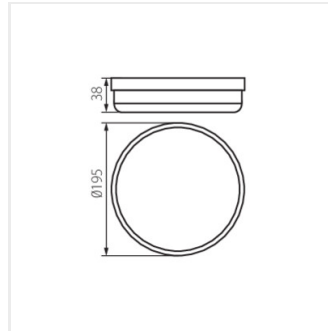

TOLU O LED 18W-NW-W

TOLU C LED 12W-NW-B

TOLU O LED 18W-NW-B

TOLU C LED 6W-NW-W

TOLU C LED 12W-NW-W

TOLU LED

Bulkhead fixture

TOLU O LED 9W-NW-W