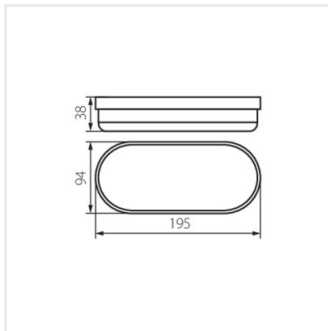

TOLU C LED 12W-NW-B