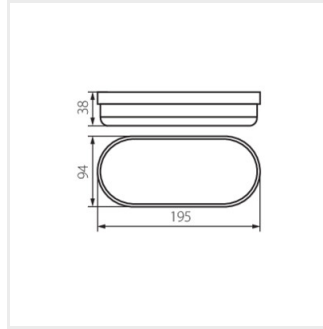

TOLU C LED 12W-NW-W