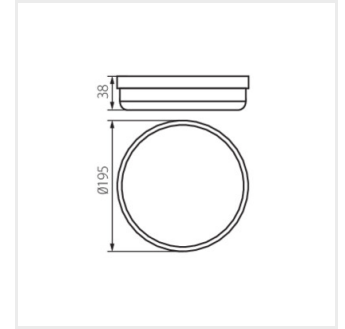

## Bulkhead fixture

TOLU C LED 6W-NW-W

TOLU C LED 12W-NW-W

TOLU O LED 9W-NW-W

TOLU O LED 18W-NW-W