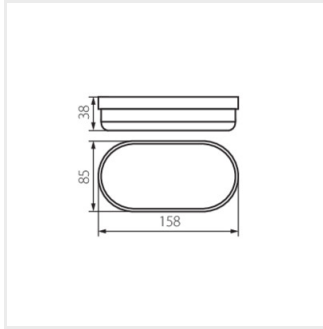

TOLU LED

Bulkhead fixture

TOLU C LED 6W-NW-W