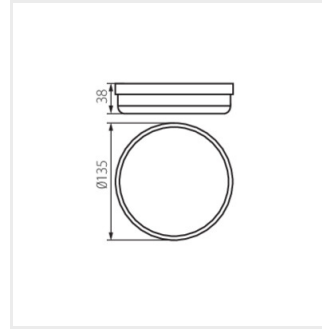

## Bulkhead fixture

TOLU C LED 6W-NW-W

TOLU C LED 12W-NW-W

TOLU O LED 9W-NW-W

TOLU O LED 18W-NW-W