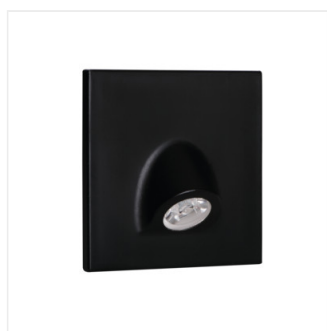

MEFIS LED

Staircase LED light fitting

MEFIS LED W-NW

	[V]	[W]	[lm]	T _c [K]	
MEFIS LED W-NW 32495	12 DC	0.7	white	35	4000
MEFIS LED B-WW 32496	12 DC	0.7	black	30	3000
MEFIS LED B-NW 32497	12 DC	0.7	black	35	4000

Kanlux MEFIS LED is an untypical series of stair fittings. This fitting is available in white, black and grey colours, thus you can choose the colour that matches the interior. Kanlux MEFIS LED fitting is in an original shape and is characterized by a focused luminous flux, thus you can direct it so that it will light points which you wish.

- Enclosure material: plastic

MEFIS LED

Staircase LED light fitting

MEFIS LED B-WW