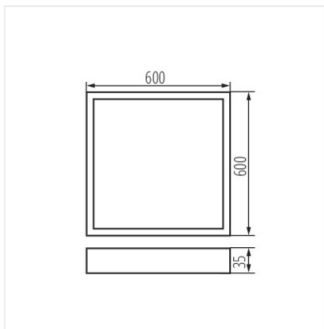

OS 40W-840-MPRM-B-N1