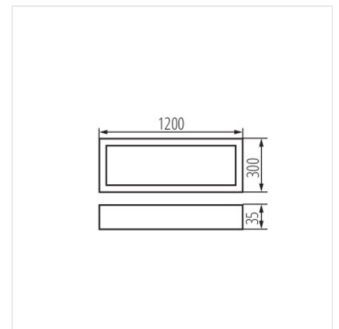

OS 40W-840-MPRM-W-N3