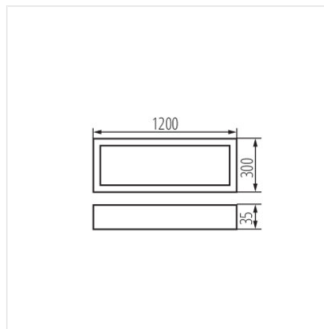

OS 40W-840-MPRM-B-N3