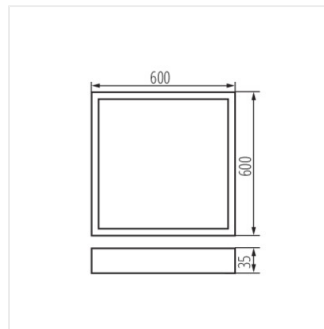

OS 40W-840-MPRM-W-N1