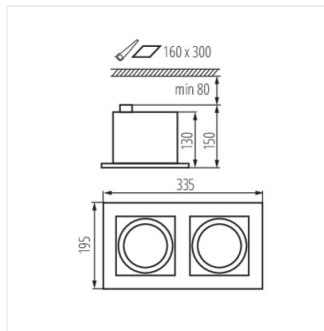

Kanlux MATEO ES is an elegant ceiling luminaire which can be matched with the spectacular Kanlux ES-111 bulbs. The luminaire body is made of steel and finished in matt black. You can choose between black or white lamp finish. Thanks to angle adjustment, you can direct the light to a selected point.

### Downlight fitting

MATEO ES DLP-150-B

MATEO ES DLP-150-W

MATEO ES DLP-250-B

MATEO ES DLP-250-W

MATEO ES DLP-150

MATEO ES DLP-250