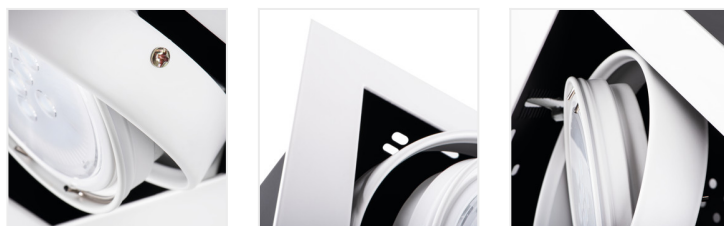

## MATEO ES

Downlight fitting

<b>[V]</b> 220-240 AC	<b>[Hz]</b> 50	 ES-111	 GU10		<b>IP</b> 20	
 5÷25			 65/35		 1.5	 0,5m
<b>CE</b>	<b>EAC</b>	<b>UK</b> <b>CA</b>				

MATEO ES DLP-150-B

MATEO ES DLP-150-B	<b>32930</b>	max 25	black
MATEO ES DLP-150-W	<b>32931</b>	max 25	white
MATEO ES DLP-250-B	<b>32932</b>	2 x max 25	black
MATEO ES DLP-250-W	<b>32933</b>	2 x max 25	white

Kanlux MATEO ES is an elegant ceiling luminaire which can be matched with the spectacular Kanlux ES-111 bulbs. The luminaire body is made of steel and finished in matt black. You can choose between black or white lamp finish. Thanks to angle adjustment, you can direct the light to a selected point.

- Enclosure material: aluminum alloy