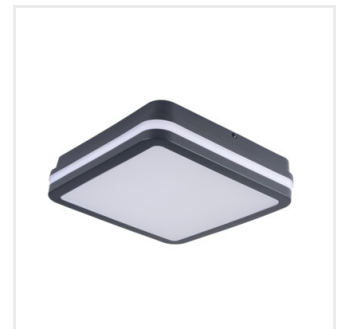

BENO LED

Ceiling-mounted LED light fitting

[V] 220-240 AC	[Hz] 50	[°] 110	≥20000	[h] 20000	Ellipse ≤ 6x Mackdam	Ra 80
Hg	SMD			IP 54		[°C] -15÷35
		[mm²] 0.5÷1.5	0,5m			

BENO 18W NW-O-W

	[W]	[lm]	Tc [K]		
BENO 18W NW-O-W	32940	18	1550	4000	white
BENO 18W NW-L-W	32942	18	1550	4000	white
BENO 18W NW-O-SE W	32944	18	1550	4000	white microwave
BENO 18W NW-L-SE W	32946	18	1550	4000	white microwave
BENO N 18W NW-O-SE GR	32948	18	1400	4000	graphite microwave
BENO N 18W NW-L-SE GR	32949	18	1400	4000	graphite microwave
BENO N 18W NW-O-GR	33348	18	1400	4000	graphite
BENO N 18W NW-L-GR	33349	18	1400	4000	graphite

Kanlux BENO luminaries that's unique design and unique light effect. They were created on the basis of individual order of Kanlux, and their designs were registered by us at the patent office. Kanlux BENO LED also provides high weather resistance (IP54), quick and easy installation on the ceiling or wall, and Beno is equipped with the adjustable movement sensor (in versions -SE). Kanlux BENO LED is a multifunctional fitting, which due to its design and its technical aspects, we can apply practically anywhere.

- Enclosure material: plastic
- Lampshade material: plastic

BENO LED

Ceiling-mounted LED light fitting

BENO 18W NW-O-W

BENO 18W NW-L-W

BENO 18W NW-O-SE W

BENO 18W NW-L-SE W

BENO N 18W NW-O-SE GR

BENO N 18W NW-L-SE GR

BENO N 18W NW-O-GR

BENO N 18W NW-L-GR

BENO LED

Ceiling-mounted LED light fitting

BENO 18W O

BENO 18W L