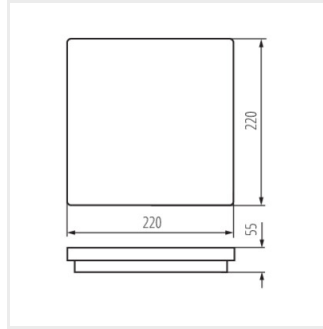

BENO N 18W NW-L-SE GR

BENO N 18W NW-O-GR

BENO N 18W NW-L-GR

BENO LED

Ceiling-mounted LED light fitting

BENO 18W O

BENO 18W L