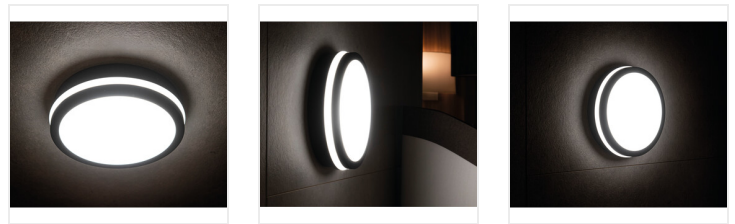

BENO LED

Ceiling-mounted LED light fitting

[V] 220-240 AC	[Hz] 50	[°] 110	≥20000	[h] 20000	Ellipse ≤ 6x Mackdam	Ra 80
Hg	SMD			IP 54		[°C] -15÷35
		[mm²] 0.5÷1.5	0,5m			

BENO 18W NW-O-W

	[W]	[lm]	Tc [K]		
BENO 18W NW-O-W	32940	18	1550	4000	white
BENO 18W NW-L-W	32942	18	1550	4000	white
BENO 18W NW-O-SE W	32944	18	1550	4000	white microwave
BENO 18W NW-L-SE W	32946	18	1550	4000	white microwave
BENO N 18W NW-O-SE GR	32948	18	1400	4000	graphite microwave
BENO N 18W NW-L-SE GR	32949	18	1400	4000	graphite microwave
BENO N 18W NW-O-GR	33348	18	1400	4000	graphite
BENO N 18W NW-L-GR	33349	18	1400	4000	graphite

Kanlux BENO luminaries that's unique design and unique light effect. They were created on the basis of individual order of Kanlux, and their designs were registered by us at the patent office. Kanlux BENO LED also provides high weather resistance (IP54), quick and easy installation on the ceiling or wall, and Beno is equipped with the adjustable movement sensor (in versions -SE). Kanlux BENO LED is a multifunctional fitting, which due to its design and its technical aspects, we can apply practically anywhere.

- Enclosure material: plastic
- Lampshade material: plastic

BENO LED

Ceiling-mounted LED light fitting

BENO 18W NW-O-W

BENO 18W NW-L-W

BENO 18W NW-O-SE W

BENO 18W NW-L-SE W

BENO N 18W NW-O-SE GR