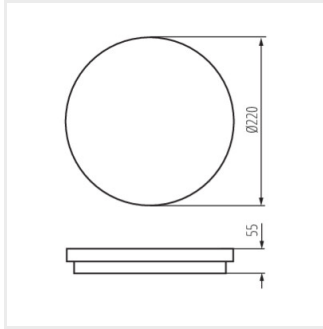

BENO N 18W NW-L-SE GR

BENO N 18W NW-O-GR

BENO N 18W NW-L-GR

BENO LED

Ceiling-mounted LED light fitting

BENO 18W O

BENO 18W L