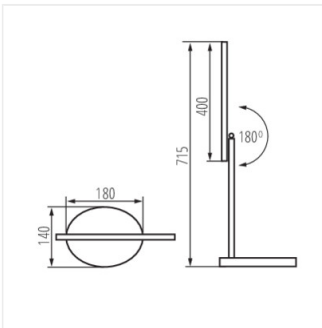

- Enclosure material: aluminum alloy, plastic

REXAR LED

LED desk lamp

REXAR LED W

REXAR LED