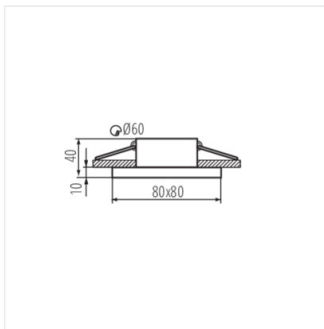

- Enclosure material: aluminum alloy

FLINI IP44

Ring for spotlight fittings

FLINI IP44 DSL-B

FLINI IP44 DSL-W

FLINI IP44 DSO-B

FLINI IP44 DSO-W

FLINI IP44 DSL