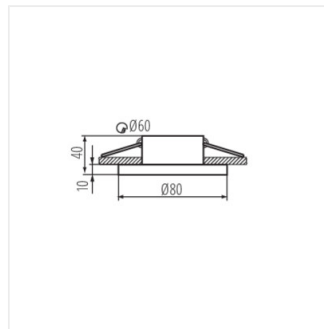

- Enclosure material: aluminum alloy

FLINI IP44

Ring for spotlight fittings

FLINI IP44 DSL-B

FLINI IP44 DSL-W

FLINI IP44 DSO-B

FLINI IP44 DSO-W

FLINI IP44 DSL