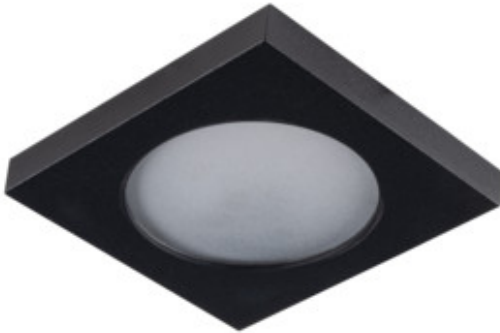

FLINI IP44

Ring for spotlight fittings

IP
44/20

FLINI IP44 DSL-B

FLINI IP44 DSL-B	33120	max 10	black	none
FLINI IP44 DSL-W	33121	max 10	white	none
FLINI IP44 DSO-B	33122	max 10	black	none
FLINI IP44 DSO-W	33123	max 10	white	none

Kanlux FLINI are ceiling luminaires dedicated for bathrooms and rooms with increased humidity. Thanks to their design, they are resistant to moisture (IP44). Kanlux FLINI are available in two shapes - round and square. You can choose between matt white or matt black. Two such universal colours will allow us to match these lamps to almost any interior. .

- Enclosure material: aluminum alloy

FLINI IP44

Ring for spotlight fittings

FLINI IP44 DSL-B

FLINI IP44 DSL-W

FLINI IP44 DSO-B

FLINI IP44 DSO-W

FLINI IP44 DSL