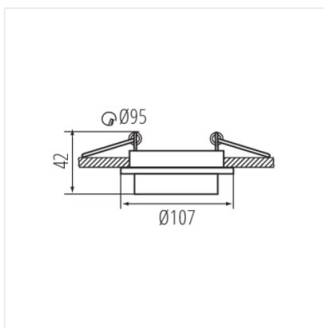

Ring for spotlight fittings

AGEO DSO-B

AGEO DSO-B	33165	10	black	in one axis	20
AGEO DSO-W	33166	10	white	in one axis	20

Kanlux AGEO is an original decorative ring that will become a decoration for any room. The light source is completely hidden in an adjustable, extending from the ring shade, which provides an interesting light effect. Kanlux AGEO is the ability to adjust the direction of light in the range of 20 degrees. The decorative ring is sold without a lamp holder - you decide which light source to use (the Gx5.3 or GU10 cap).

- Enclosure material: aluminum alloy

Ring for spotlight fittings

AGEO DSO-W

AGEO DSO