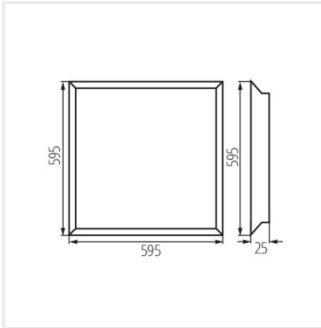

BLINGO TN24-28W6060NW **33178** 24/26/28 white 3400/3600/4000 120 4000

- Enclosure material: iron
- Lampshade material: PS
- Panel/frame material: iron

BLINGO TN24-28W6060NW

Recessed-mounted LED panel

BLINGO TN24-28W6060NW