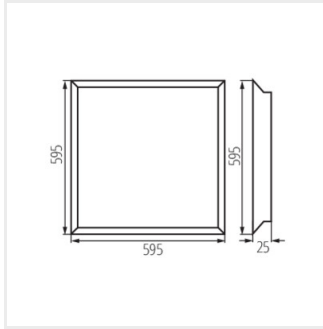

BLINGO LED

Recessed-mounted LED panel

BLINGO R 36W 6060 WW