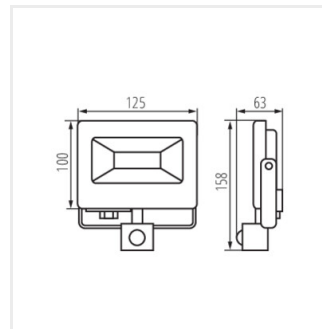

### LED floodlight

ANTEM LED 50W-NW-SE B

ANTEM LED 10W-NW B

ANTEM LED 20W-NW B

ANTEM LED 30W-NW B

ANTEM LED 50W-NW B

ANTEM LED 100W-NW B

ANTEM LED 10W-NW-SE B