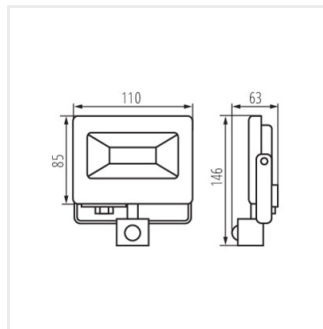

### LED floodlight

ANTEM LED 50W-NW-SE B

ANTEM LED 10W-NW B

ANTEM LED 20W-NW B

ANTEM LED 30W-NW B

ANTEM LED 50W-NW B

ANTEM LED 100W-NW B

ANTEM LED 10W-NW-SE B