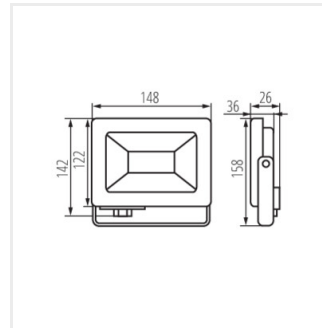

### LED floodlight

ANTEM LED 50W-NW-SE B

ANTEM LED 10W-NW B

ANTEM LED 20W-NW B

ANTEM LED 30W-NW B

ANTEM LED 50W-NW B

ANTEM LED 100W-NW B

ANTEM LED 10W-NW-SE B