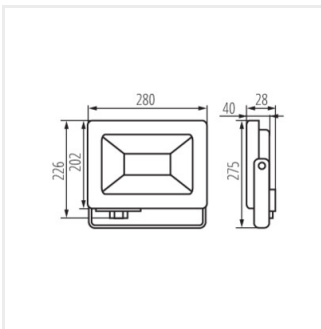

### LED floodlight

ANTEM LED 50W-NW-SE B

ANTEM LED 10W-NW B

ANTEM LED 20W-NW B

ANTEM LED 30W-NW B

ANTEM LED 50W-NW B

ANTEM LED 100W-NW B

ANTEM LED 10W-NW-SE B