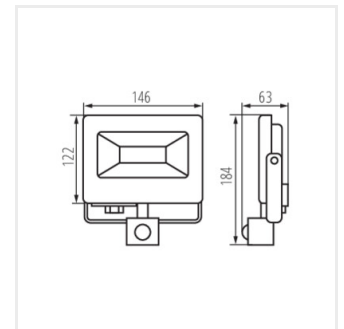

ANTEM LED 30W-NW-SE B