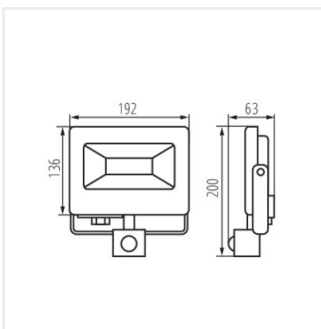

ANTEM LED 50W-NW-SE B