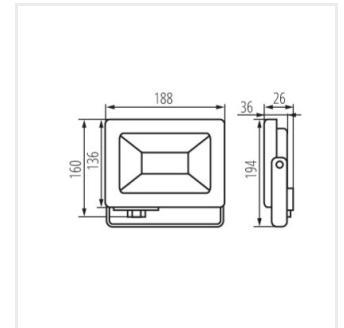

### LED floodlight

ANTEM LED 50W-NW-SE B

ANTEM LED 10W-NW B

ANTEM LED 20W-NW B

ANTEM LED 30W-NW B

ANTEM LED 50W-NW B

ANTEM LED 100W-NW B

ANTEM LED 10W-NW-SE B