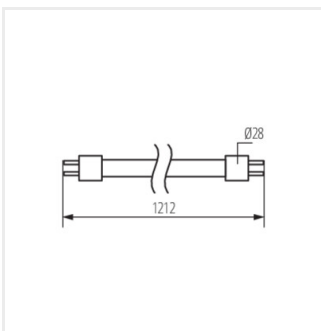

T8 LED GLASSv5

LED light source

T8 LED GLASSv5 12W-NW

T8 LED GLASSv5 12W-CW

T8 LED GLASSv5 12W