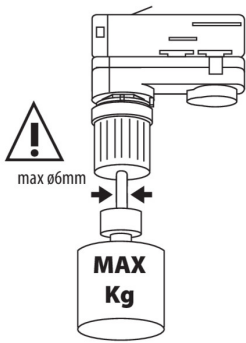

TEAR N PADAPTOR

Accessory for electrical supply track systems

TEAR N PADAPTOR-W

TEAR N PADAPTOR-W	33266	white
TEAR N PADAPTOR-B	33267	black

- Enclosure material: plastic

TEAR N PADAPTOR-W

TEAR N PADAPTOR-B

TEAR N PADAPTOR

Accessory for electrical supply track systems

TEAR N PADAPTOR-W

TEAR N PADAPTOR-B

	max kg
2 x 0,75	2,2
2 x 1,00	2,9
3 x 0,75	3,3
3 x 1,00	4,4