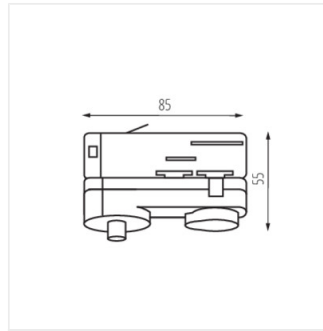

TEAR N PADAPTOR

Accessory for electrical supply track systems

TEAR N PADAPTOR-W

TEAR N PADAPTOR-W	33266	white
TEAR N PADAPTOR-B	33267	black

- Enclosure material: plastic

TEAR N PADAPTOR-W

TEAR N PADAPTOR-B

TEAR N PADAPTOR

Accessory for electrical supply track systems

TEAR N PADAPTOR-W

TEAR N PADAPTOR-B

	max kg
2 x 0,75	2,2
2 x 1,00	2,9
3 x 0,75	3,3
3 x 1,00	4,4