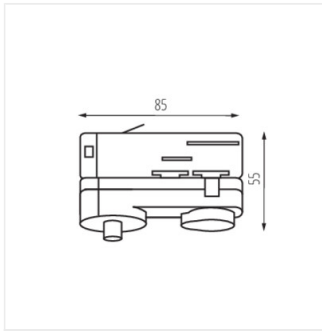

TEAR N PADAPTOR

Accessory for electrical supply track systems

TEAR N PADAPTOR-W

TEAR N PADAPTOR-W	33266	white
TEAR N PADAPTOR-B	33267	black

- Enclosure material: plastic

TEAR N PADAPTOR-W

TEAR N PADAPTOR-B

TEAR N PADAPTOR

Accessory for electrical supply track systems

TEAR N PADAPTOR-W

TEAR N PADAPTOR-B

	max kg
2 x 0,75	2,2
2 x 1,00	2,9
3 x 0,75	3,3
3 x 1,00	4,4