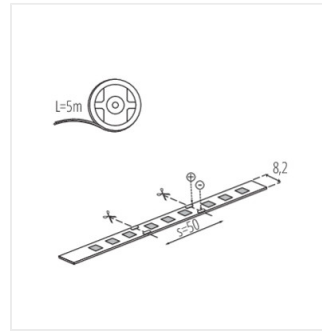

Kanlux L60 LED strip that's two IP rates, IP00 and IP65 - for places where the tape is exposed to moisture. IP65 version, does not differ significantly in size from the IP00 version - this is important when mounting in aluminum profiles. Kanlux L60 tapes very high color rendering factor CRI 90 and up to 3 Years warranty. In addition, the Kanlux L60B version is a 30-meter long roll for those who need longer LED strips.

L60B 11W/M 12 IP00-CW

L60 11W/M 12 IP65-WW

L60 11W/M 12 IP65-NW

L60 11W/M 12 IP65-CW

LED STRIP L60

LED tape

L60 11W/M 12 IP00

L60B 11W/M 12 IP00