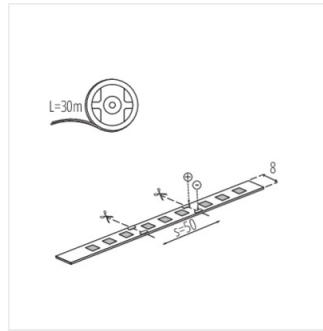

LED STRIP L60

LED tape

L60 11W/M 12 IP00-WW

IP

					IP		
L60 11W/M 12 IP00-WW	33302	0,5m = 5,5	0,5m = 450	3000	00	5000	≤3 G
L60 11W/M 12 IP00-NW	33303	0,5m = 5,5	0,5m = 450	4000	00	5000	≤3 G
L60 11W/M 12 IP00-CW	33304	0,5m = 5,5	0,5m = 450	6000	00	5000	≤3 G
L60B 11W/M 12 IP00-WW	33305	0,5m = 5,5	0,5m = 450	3000	00	30000	≤3 G
L60B 11W/M 12 IP00-NW	33306	0,5m = 5,5	0,5m = 450	4000	00	30000	≤3 G
L60B 11W/M 12 IP00-CW	33307	0,5m = 5,5	0,5m = 450	6000	00	30000	≤3 G
L60 11W/M 12 IP65-WW	33308	0,5m = 5,5	0,5m = 450	3000	65	5000	≤6 G
L60 11W/M 12 IP65-NW	33309	0,5m = 5,5	0,5m = 450	4000	65	5000	≤6 G
L60 11W/M 12 IP65-CW	33310	0,5m = 5,5	0,5m = 450	6000	65	5000	≤6 G

Kanlux L60 LED strip that's two IP rates, IP00 and IP65 - for places where the tape is exposed to moisture. IP65 version, does not differ significantly in size from the IP00 version - this is important when mounting in aluminum profiles. Kanlux L60 tapes very high color rendering factor CRI 90 and up to 3 Years warranty. In addition, the Kanlux L60B version is a 30-meter long roll for those who need longer LED strips.

L60B 11W/M 12 IP00-CW

L60 11W/M 12 IP65-WW

L60 11W/M 12 IP65-NW

L60 11W/M 12 IP65-CW

LED STRIP L60

LED tape

L60 11W/M 12 IP00

L60B 11W/M 12 IP00