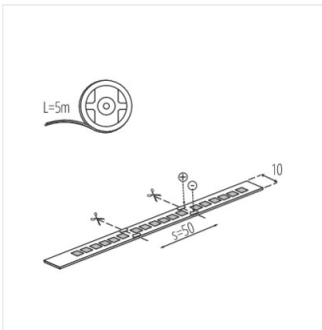

L120 16W/M 12 IP00CCT