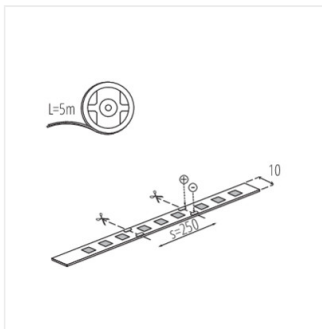

L48 9W/M 24 IP00-RGBW

L48 9W/M 24 IP00-RGBW