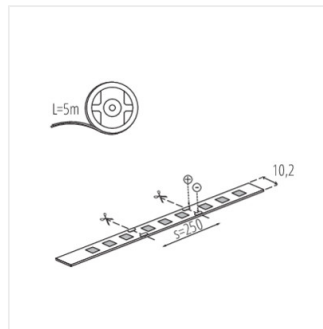

LED STRIP L48 RGBW

LED tape

L48 9W/M 24 IP00-RGBW

L48 9W/M 24 IP00-RGBW	33318	0,5m = 2,3 (W)	0,5m = 240 (W)	1m = max 600 (RGBW)	RGBW	00	5000	F
L48 9W/M 24 IP65-RGBW	33319	0,5m = 2,3 (W)	0,5m = 230 (W)	1m = max 550 (RGBW)	RGBW	65	5000	F

LED STRIP L48 RGBW

LED tape

L48 9W/M 24 IP00-RGBW

L48 9W/M 24 IP65-RGBW

L48 9W/M 24 IP00-RGBW

L48 9W/M 24 IP65-RGBW