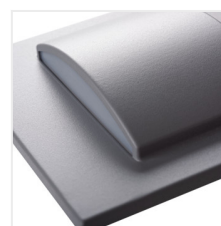

ERINUS LED

Staircase LED light fitting

ERINUS LED L W

ERINUS LED L W-WW	33320	12 DC	0.8	white	15	3000
ERINUS LED L W-NW	33321	12 DC	0.8	white	15	4000
ERINUS LED O W-WW	33322	12 DC	0.8	white	15	3000
ERINUS LED O W-NW	33323	12 DC	0.8	white	15	4000
ERINUS LED LL W-WW	33324	12 DC	1.5	white	30	3000
ERINUS LED LL W-NW	33325	12 DC	1.5	white	30	4000
ERINUS LED L GR-WW	33326	12 DC	0.8	grey	15	3000
ERINUS LED L GR-NW	33327	12 DC	0.8	grey	15	4000
ERINUS LED O GR-WW	33328	12 DC	0.8	grey	15	3000
ERINUS LED O GR-NW	33329	12 DC	0.8	grey	15	4000
ERINUS LED LL GR-WW	33330	12 DC	1.5	grey	30	3000
ERINUS LED LL GR-NW	33331	12 DC	1.5	grey	30	4000
ERINUS LED L B-WW	33332	12 DC	0.8	black	15	3000
ERINUS LED L B-NW	33333	12 DC	0.8	black	15	4000
ERINUS LED O B-WW	33334	12 DC	0.8	black	15	3000
ERINUS LED O B-NW	33335	12 DC	0.8	black	15	4000
ERINUS LED LL B-WW	33336	12 DC	1.5	black	30	3000
ERINUS LED LL B-NW	33337	12 DC	1.5	black	30	4000

Kanlux ERINUS is a unique series of premium stairwaf fittings made of plastic. These luminaires are characterized by