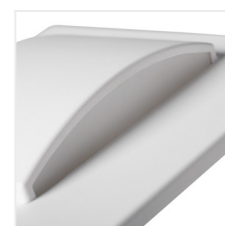

ERINUS LED

Staircase LED light fitting

ERINUS LED L W

ERINUS LED L W-WW	33320	12 DC	0.8	white	15	3000
ERINUS LED L W-NW	33321	12 DC	0.8	white	15	4000
ERINUS LED O W-WW	33322	12 DC	0.8	white	15	3000
ERINUS LED O W-NW	33323	12 DC	0.8	white	15	4000
ERINUS LED LL W-WW	33324	12 DC	1.5	white	30	3000
ERINUS LED LL W-NW	33325	12 DC	1.5	white	30	4000
ERINUS LED L GR-WW	33326	12 DC	0.8	grey	15	3000
ERINUS LED L GR-NW	33327	12 DC	0.8	grey	15	4000
ERINUS LED O GR-WW	33328	12 DC	0.8	grey	15	3000
ERINUS LED O GR-NW	33329	12 DC	0.8	grey	15	4000
ERINUS LED LL GR-WW	33330	12 DC	1.5	grey	30	3000
ERINUS LED LL GR-NW	33331	12 DC	1.5	grey	30	4000
ERINUS LED L B-WW	33332	12 DC	0.8	black	15	3000
ERINUS LED L B-NW	33333	12 DC	0.8	black	15	4000
ERINUS LED O B-WW	33334	12 DC	0.8	black	15	3000
ERINUS LED O B-NW	33335	12 DC	0.8	black	15	4000
ERINUS LED LL B-WW	33336	12 DC	1.5	black	30	3000
ERINUS LED LL B-NW	33337	12 DC	1.5	black	30	4000

Kanlux ERINUS is a unique series of premium stairwaf fittings made of plastic. These luminaires are characterized by