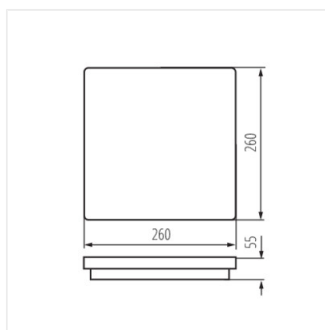

BENO LED

Ceiling-mounted LED light fitting

BENO 24W L