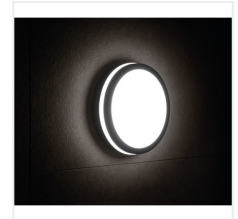

BENO LED

Ceiling-mounted LED light fitting

[V] 220-240 AC	[Hz] 50	[°] 110	≥20000	(h) 20000	ellipse ≤ 6x MacAdam	Ra 80
SMD	IP 54	-15 ÷ 35 [°C]	IP 54	-15 ÷ 35 [°C]		
	[mm] 0.5 ÷ 1.5	0,5m	360° Φ _{use}			

BENO 24W NW-O-W

		[W]	[lm]	T _c [K]		SENSOR
BENO 24W NW-O-W	33340	24	2060	4000	white	
BENO 24W NW-O-GR	33341	24	1920	4000	graphite	
BENO 24W NW-L-W	33342	24	2060	4000	white	
BENO 24W NW-L-GR	33343	24	1920	4000	graphite	
BENO 24W NW-O-SE W	33344	24	2060	4000	white	microwave
BENO 24W NW-O-SE GR	33345	24	1920	4000	graphite	microwave
BENO 24W NW-L-SE W	33346	24	2060	4000	white	microwave
BENO 24W NW-L-SE GR	33347	24	1920	4000	graphite	microwave
BENO 24W WW-L-GR	33384	24	1880	3000	graphite	
BENO 24W WW-L-W	33385	24	2040	3000	white	
BENO 24W WW-O-GR	33386	24	1880	3000	graphite	
BENO 24W WW-O-W	33387	24	2040	3000	white	

Kanlux BENO luminaries that's unique design and unique light effect. They were created on the basis of individual order of Kanlux, and their designs were registered by us at the patent office. Kanlux BENO LED also provides high weather resistance (IP54), quick and easy installation on the ceiling or wall, and Beno is equipped with the adjustable movement sensor. Kanlux BENO LED is a multifunctional fitting, which due to its design and its technical aspects, we can apply practically anywhere.

- Enclosure material: plastic
- Lampshade material: plastic

BENO LED

Ceiling-mounted LED light fitting

BENO 24W NW-O-W

BENO 24W NW-O-GR

BENO 24W NW-L-W

BENO 24W NW-L-GR

BENO 24W NW-O-SE W