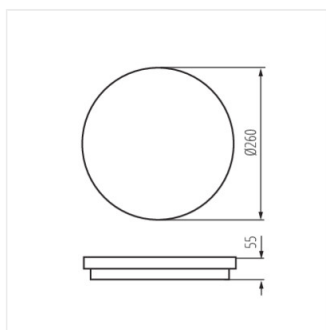

BENO LED

Ceiling-mounted LED light fitting

BENO 24W O