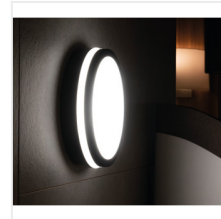

BENO LED

Ceiling-mounted LED light fitting

[V] 220-240 AC	[Hz] 50	[°] 110	≥20000	(h) 20000	ellipse ≤ 6x MacAdam	Ra 80
SMD	IP 54	-15 ÷ 35 [°C]	IP 54	-15 ÷ 35 [°C]		
	[mm] 0.5 ÷ 1.5	0,5m	360° Φ _{use}			

BENO 24W NW-O-W

		[W]	[lm]	T _c [K]		SENSOR
BENO 24W NW-O-W	33340	24	2060	4000	white	
BENO 24W NW-O-GR	33341	24	1920	4000	graphite	
BENO 24W NW-L-W	33342	24	2060	4000	white	
BENO 24W NW-L-GR	33343	24	1920	4000	graphite	
BENO 24W NW-O-SE W	33344	24	2060	4000	white	microwave
BENO 24W NW-O-SE GR	33345	24	1920	4000	graphite	microwave
BENO 24W NW-L-SE W	33346	24	2060	4000	white	microwave
BENO 24W NW-L-SE GR	33347	24	1920	4000	graphite	microwave
BENO 24W WW-L-GR	33384	24	1880	3000	graphite	
BENO 24W WW-L-W	33385	24	2040	3000	white	
BENO 24W WW-O-GR	33386	24	1880	3000	graphite	
BENO 24W WW-O-W	33387	24	2040	3000	white	

Kanlux BENO luminaries that's unique design and unique light effect. They were created on the basis of individual order of Kanlux, and their designs were registered by us at the patent office. Kanlux BENO LED also provides high weather resistance (IP54), quick and easy installation on the ceiling or wall, and Beno is equipped with the adjustable movement sensor. Kanlux BENO LED is a multifunctional fitting, which due to its design and its technical aspects, we can apply practically anywhere.

- Enclosure material: plastic
- Lampshade material: plastic

BENO LED

Ceiling-mounted LED light fitting

BENO 24W NW-O-W

BENO 24W NW-O-GR

BENO 24W NW-L-W

BENO 24W NW-L-GR

BENO 24W NW-O-SE W