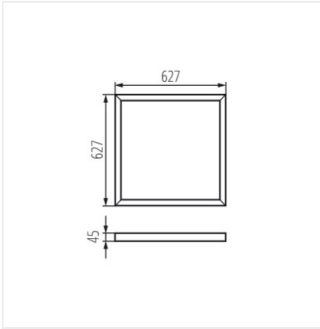

ADTR 6262

Surface-mounted frame

ADTR 6262 W

ADTR 6262 W **33432**

white

Kanlux ADTR frames are intended for Kanlux BRAVO panels and allow them to be mounted also on plaster. Kanlux ADTR 6262 frames are matched to Kanlux BRAVO 6262 panels.

- Material: steel

ADTR 6262 W

ADTR 6262

Surface-mounted frame

ADTR 6262 W