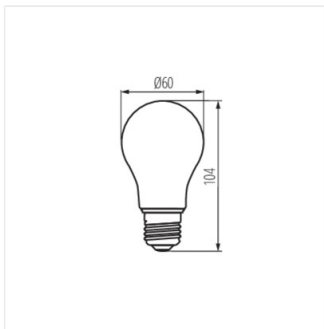

XLED A60 5W-SW