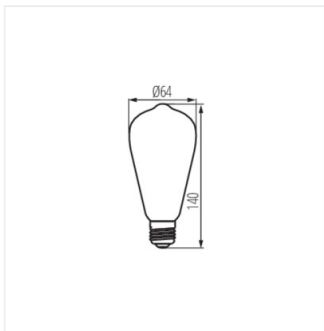

XLED ST64 5W-SW