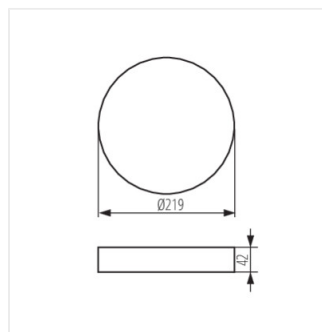

AREL FRAME

Accessory for downlight fittings

AREL FRAME DO 14W W

AREL FRAME DO 14W W **33651** white

AREL FRAME DO 20W W **33653** white

AREL FRAME DO 25W W **33655** white

- Frame for surface mounting of Kanlux AREL LED downlights.
- Enclosure material: plastic

AREL FRAME DO 14W W

AREL FRAME DO 20W W

AREL FRAME DO 25W W

AREL FRAME

Accessory for downlight fittings

AREL FRAME DO 14W W

AREL FRAME DO 20W W

AREL FRAME DO 25W W