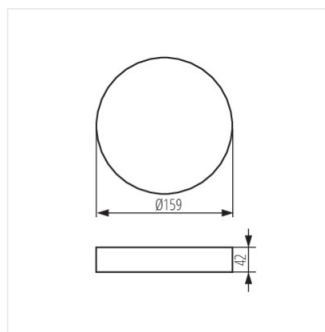

AREL FRAME

Accessory for downlight fittings

AREL FRAME DO 14W W

AREL FRAME DO 14W W **33651** white

AREL FRAME DO 20W W **33653** white

AREL FRAME DO 25W W **33655** white

- Frame for surface mounting of Kanlux AREL LED downlights.
- Enclosure material: plastic

AREL FRAME DO 14W W

AREL FRAME DO 20W W

AREL FRAME DO 25W W

AREL FRAME

Accessory for downlight fittings

AREL FRAME DO 14W W

AREL FRAME DO 20W W

AREL FRAME DO 25W W