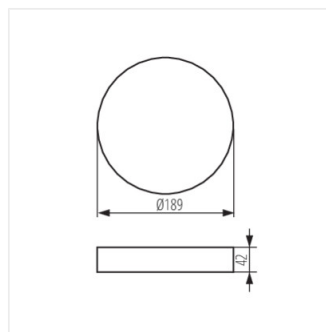

AREL FRAME

Accessory for downlight fittings

AREL FRAME DO 14W W

AREL FRAME DO 14W W **33651** white

AREL FRAME DO 20W W **33653** white

AREL FRAME DO 25W W **33655** white

- Frame for surface mounting of Kanlux AREL LED downlights.
- Enclosure material: plastic

AREL FRAME DO 14W W

AREL FRAME DO 20W W

AREL FRAME DO 25W W

AREL FRAME

Accessory for downlight fittings

AREL FRAME DO 14W W

AREL FRAME DO 20W W

AREL FRAME DO 25W W