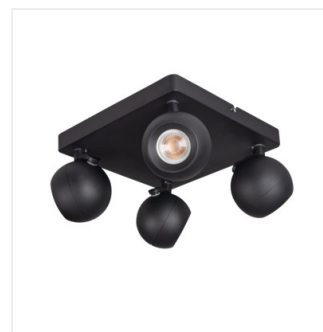

GALOBA EL-40 B