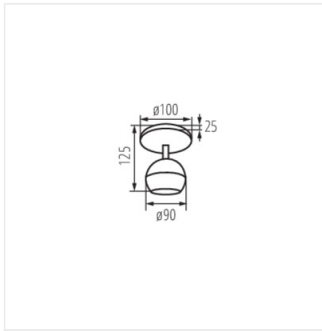

GALOBA

Wall & ceiling lighting fitting

GALOBA EL-10