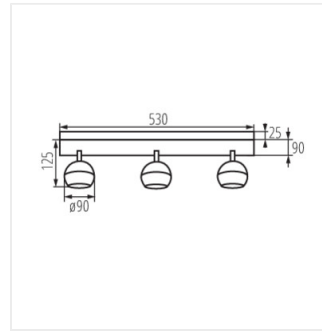

GALOBA EL-31