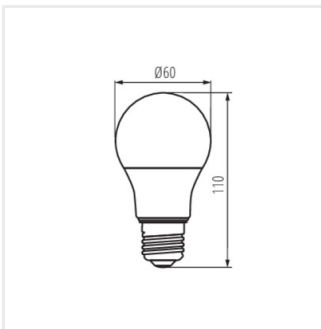

IQ-LEDDIM A60 7,3W; IQ-LEDDIM A60 10,5W