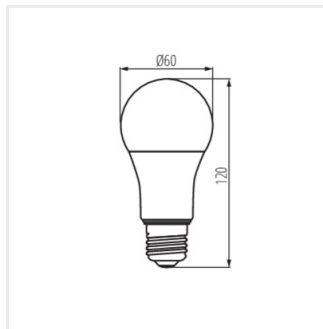

IQ-LEDDIM A6013,6W