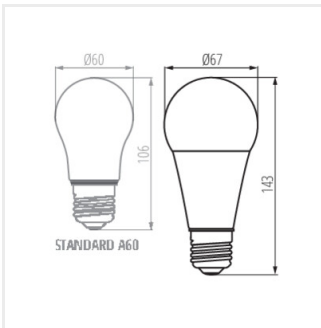

Kanlux IQ-LED means photo-biological safety, colour temperature friendly to eyes and reliability and all this in a new, large bulb A67. IQ-LED bulbs ensure full comfort of use and safety.

- Material: plastic
- Lampshade material: plastic

iQ-LED

Kanlux

IQ-LED A67

LED light source

IQ-LED A67 N 19W-WW

IQ-LED A67 N 19W-NW

IQ-LED A67 N 19W-CW

IQ-LED A67 N 19W