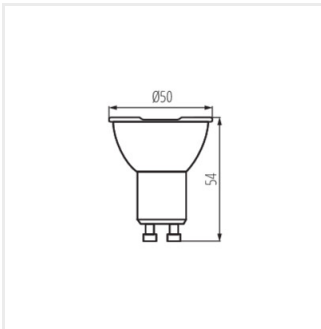

- 5 years Warranty under the terms of the warranty statement, available on our website
- Lampshade material: plastic

iQ LED

Kanlux

IQ-LEDEX GU10

LED light source

IQ-LEDEX GU10 2,5W-NW

IQ-LEDEX GU10 2,5W-NW