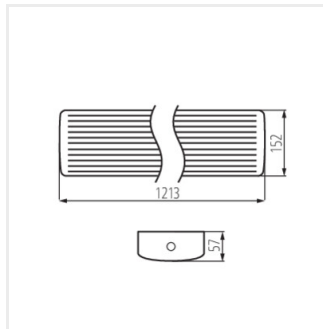

MEBA LED 40W IP54 NW