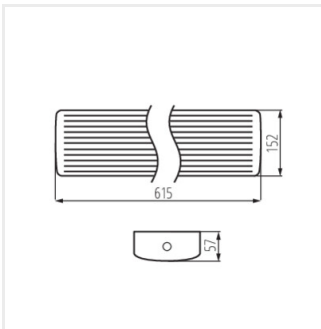

MEBA LED 20W IP54 NW