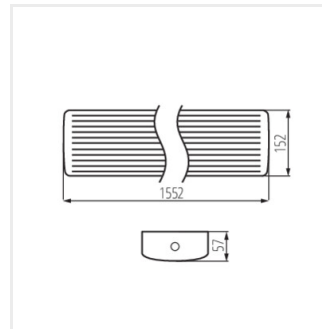

Kanlux MEBA 4LED IP54 is a series of surface-mounted luminaires with a replaceable light source, which complements the popular family of Kanlux MEBA luminaires. We can choose from models with lengths of 600mm, 1200mm and 1500mm. Kanlux MEBA 4LED IP54 has a 5-year warranty and a tightness level of IP54. Two cable entries allow for pass-through connection of the luminaires. The quick connector makes it easier to install the fixture, and the lampshade and sides of the fixture are made of polycarbonate and the body is made of steel sheet - these are other advantages of the Kanlux MEBA 4LED IP54 lamps.

MEBA 4LED IP54

Linear LED luminaire

MEBA 4LED 60 IP54 PC

MEBA 4LED 120 IP54 PC

MEBA 4LED 150 IP54 PC

MEBA 4LED 60 IP54 PC

MEBA 4LED 120 IP54 PC

MEBA 4LED 150 IP54 PC