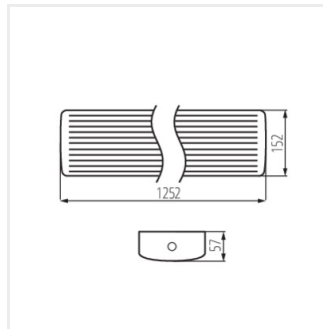

Kanlux MEBA 4LED IP54 is a series of surface-mounted luminaires with a replaceable light source, which complements the popular family of Kanlux MEBA luminaires. We can choose from models with lengths of 600mm, 1200mm and 1500mm. Kanlux MEBA 4LED IP54 has a 5-year warranty and a tightness level of IP54. Two cable entries allow for pass-through connection of the luminaires. The quick connector makes it easier to install the fixture, and the lampshade and sides of the fixture are made of polycarbonate and the body is made of steel sheet - these are other advantages of the Kanlux MEBA 4LED IP54 lamps.

MEBA 4LED IP54

Linear LED luminaire

MEBA 4LED 60 IP54 PC

MEBA 4LED 120 IP54 PC

MEBA 4LED 150 IP54 PC

MEBA 4LED 60 IP54 PC

MEBA 4LED 120 IP54 PC

MEBA 4LED 150 IP54 PC