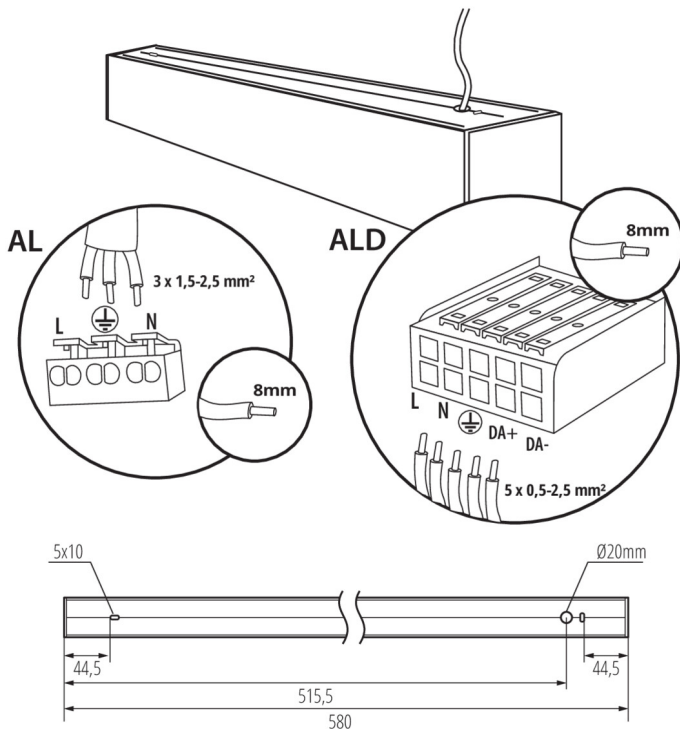

AL-SL-NW-MPR-S-NT

AL-SL-WW-MPR-S-NT

AL-SL-NT

Linear LED luminaire

AL-SL-NT

AL-SL-NT

Linear LED luminaire

Accessories

32540

ALIN CORD 1F-W

Power supply terminal for ALIN luminaires and tracks, 1-phase, white, 150 cm

32541

ALIN CORD 1F-B

Power supply terminal for ALIN luminaires and tracks, 1-phase, black, 150 cm

32542

ALIN CORD 1F-SR

Power supply terminal for ALIN luminaires and tracks, 1-phase, silver 150 cm

07871

ROPE-NT 150 SINGLE

ROPE-NT 150 SINGLE steel rope (single) for suspending fittings, 2 pcs. in a set

29557

ALIN NT GRIP

Wall bracket for the ALIN luminaire, 2 pcs included