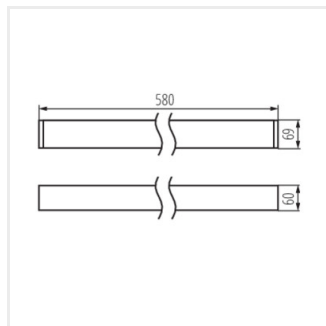

AL-SL-NT

Linear LED luminaire

AL-SL-NT