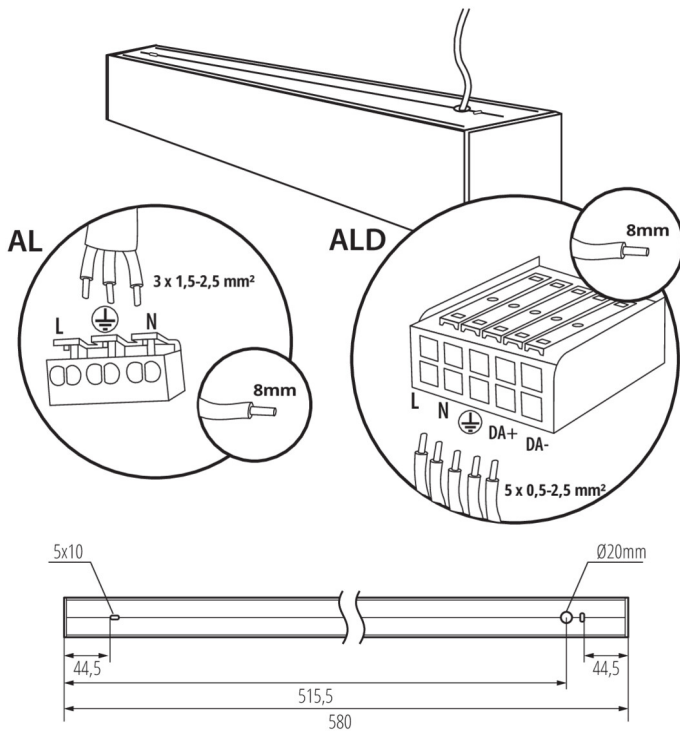

## AL-SH-NT

---

Linear LED luminaire

AL-SH-NT

### Accessories

**32540**

ALIN CORD 1F-W

Power supply terminal for ALIN luminaires and tracks, 1-phase, white, 150 cm

**32541**

ALIN CORD 1F-B

Power supply terminal for ALIN luminaires and tracks, 1-phase, black, 150 cm