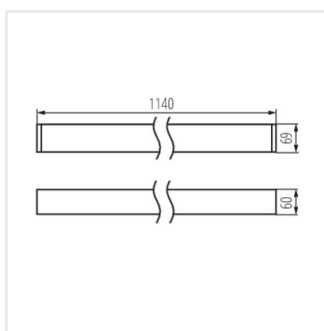

AL-MH-NW-MPR-S-NT

AL-MH-WW-MPR-S-NT

AL-MH-NT

Linear LED luminaire

AL-MHAS-NW-MAT-W-NT

AL-MH-NT

AL-MH-NT

Linear LED luminaire

Accessories

32540

ALIN CORD 1F-W

Power supply terminal for ALIN luminaires and tracks, 1-phase, white, 150 cm

32541

ALIN CORD 1F-B

Power supply terminal for ALIN luminaires and tracks, 1-phase, black, 150 cm