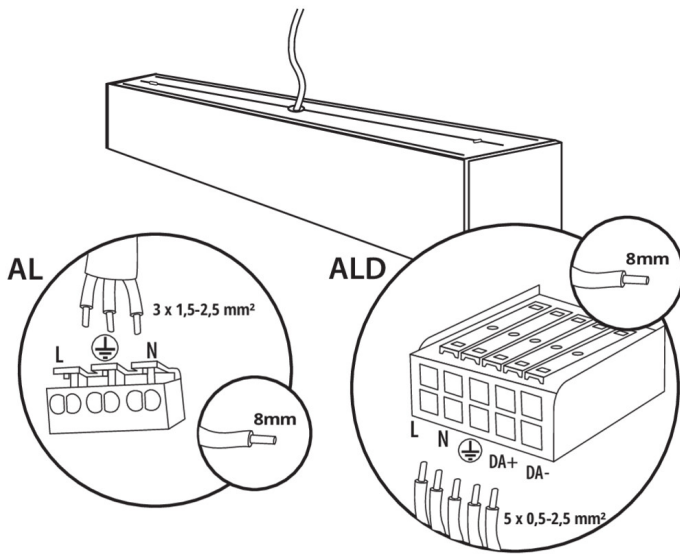

AL-MH-NW-MPR-S-NT

AL-MH-WW-MPR-S-NT

AL-MH-NT

Linear LED luminaire

AL-MHAS-NW-MAT-W-NT

AL-MH-NT

AL-MH-NT

Linear LED luminaire

Accessories

32540

ALIN CORD 1F-W

Power supply terminal for ALIN luminaires and tracks, 1-phase, white, 150 cm

32541

ALIN CORD 1F-B

Power supply terminal for ALIN luminaires and tracks, 1-phase, black, 150 cm