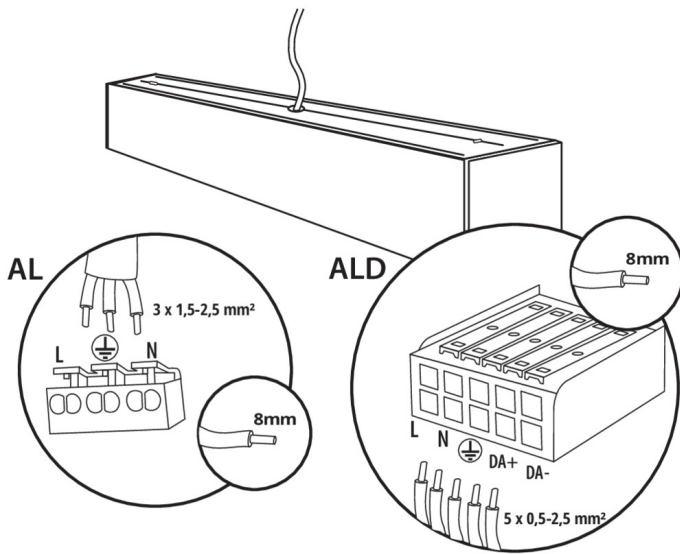

AL-ML-NW-MPR-S-NT

AL-ML-WW-MPR-S-NT

AL-ML-NT

Linear LED luminaire

AL-ML-NT

AL-ML-NT

Linear LED luminaire

Accessories

32540

ALIN CORD 1F-W

Power supply terminal for ALIN luminaires and tracks, 1-phase, white, 150 cm

32541

ALIN CORD 1F-B

Power supply terminal for ALIN luminaires and tracks, 1-phase, black, 150 cm

32542

ALIN CORD 1F-SR