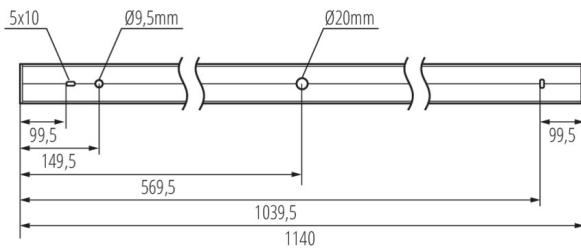

07871

ROPE-NT 150 SINGLE

ROPE-NT 150 SINGLE steel rope (single) for suspending fittings, 2 pcs. in a set