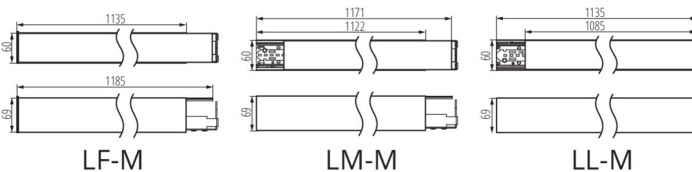

32540

ALIN CORD 1F-W

Power supply terminal for ALIN luminaires and tracks, 1-phase, white, 150 cm

32541

ALIN CORD 1F-B

Power supply terminal for ALIN luminaires and tracks, 1-phase, black, 150 cm

32542

ALIN CORD 1F-SR

Power supply terminal for ALIN luminaires and tracks, 1-phase, silver 150 cm

07871

ROPE-NT 150 SINGLE

ROPE-NT 150 SINGLE steel rope (single) for suspending fittings, 2 pcs. in a set

29557

ALIN NT GRIP

Wall bracket for the ALIN luminaire, 2 pcs included