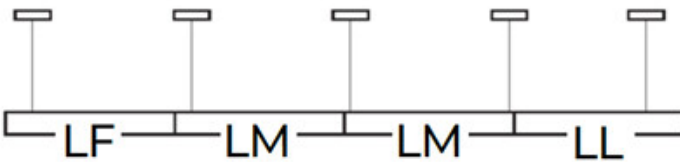

32540

ALIN CORD 1F-W

Power supply terminal for ALIN luminaires and tracks, 1-phase, white, 150 cm

32541

ALIN CORD 1F-B

Power supply terminal for ALIN luminaires and tracks, 1-phase, black, 150 cm

32542

ALIN CORD 1F-SR

Power supply terminal for ALIN luminaires and tracks, 1-phase, silver 150 cm

07871

ROPE-NT 150 SINGLE

ROPE-NT 150 SINGLE steel rope (single) for suspending fittings, 2 pcs. in a set

29557

ALIN NT GRIP

Wall bracket for the ALIN luminaire, 2 pcs included