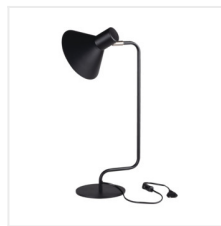

NEDIA E14

Table lamp

 220-240 AC	 50	 E14	 IP 20	 5+25	 5+25
 320	 160	 0,2m	 1.5		

NEDIA E14 B

NEDIA E14 B	34475	max 10	black
NEDIA E14 W	34476	max 10	white

KANLUX NEDIA is a table lamp with a replaceable light source with an E14 cap. The stylish form of this lamp will prove to be a functional accessory for your learning and working space. Kanlux NEDIA will also add decorativeness to a bedroom and a study. It can also constitute invaluable additional lighting for your living room. An additional advantage is an adjustable silver joint and the high quality of workmanship. Kanlux NEDIA has a mechanical ON/OFF switch located on the power cord.

- Enclosure material: steel

NEDIA E14

Table lamp

NEDIA E14 B

NEDIA E14 W

NEDIA E14

NEDIA E14 W