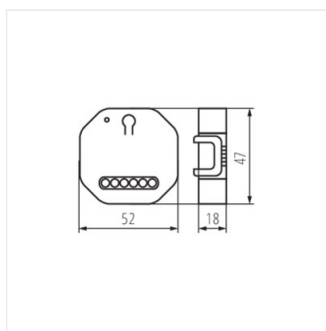

KANLUX SMART

Amazon
Alexa
&
Google
Home

S SWITCH ON/OFF

S SWITCH ON/OFF	34948	white
S SWITCH SHUTTER	34949	white
S SWITCH G DOOR	34950	white

KANLUX SMART

S SWITCH ON/OFF

S SWITCH SHUTTER

S SWITCH G DOOR