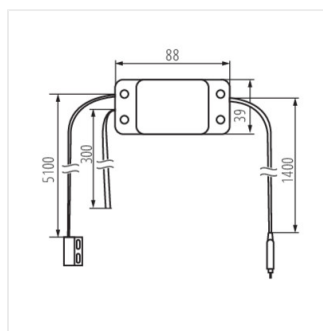

S SWITCH G DOOR