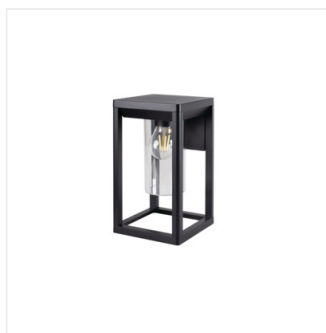

VIMO

Garden light fitting with replaceable light source

VIMO EL 27 B

Model	Price	Max. Power	Light Source	Base	Color	Feature	Mounting
VIMO EL 27 B	34980	max 15	LED	E27	black		wall mounted
VIMO EL 27 BR	34981	max 15	LED	E27	brown		wall mounted
VIMO EL 27 SE-B	34982	max 15	LED	E27	black	PIR	wall mounted
VIMO EL 27 SE-BR	34983	max 15	LED	E27	brown	PIR	wall mounted
VIMO 50 B	34984	max 15	LED	E27	black		surface mounted
VIMO 50 BR	34985	max 15	LED	E27	brown		surface mounted
VIMO 50 SE-B	34986	max 15	LED	E27	black	PIR	surface mounted
VIMO 50 SE-BR	34987	max 15	LED	E27	brown	PIR	surface mounted
VIMO 80 B	34988	max 15	LED	E27	black		surface mounted
VIMO 80 BR	34989	max 15	LED	E27	brown		surface mounted

Kanlux VIMO luminaires series is characterised by a unique shape bringing to mind lanterns. These garden lamps with a replaceable light source are available in two colours: matte black and bronze (copper). Kanlux VIMO consists of two sizes of posts and a wall lamp, including a version with a motion sensor. This unconventional shape and IP44 tightness class will make Kanlux VIMO lamps look great in every garden or house environment.

- Enclosure material: aluminum alloy
- Lampshade material: PC

VIMO

Garden light fitting with replaceable light source

VIMO EL 27 B

VIMO EL 27 BR

VIMO EL 27 SE-B

VIMO EL 27 SE-BR

VIMO 50 B