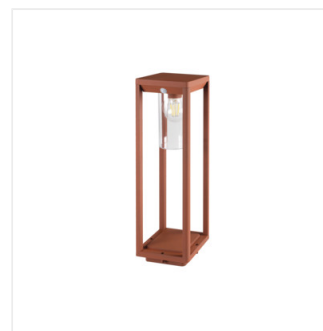

VIMO

Garden light fitting with replaceable light source

VIMO EL 27 B

Model	Price	Max. Power	Light Source	Base	Color	Feature	Mounting
VIMO EL 27 B	34980	max 15	LED	E27	black		wall mounted
VIMO EL 27 BR	34981	max 15	LED	E27	brown		wall mounted
VIMO EL 27 SE-B	34982	max 15	LED	E27	black	PIR	wall mounted
VIMO EL 27 SE-BR	34983	max 15	LED	E27	brown	PIR	wall mounted
VIMO 50 B	34984	max 15	LED	E27	black		surface mounted
VIMO 50 BR	34985	max 15	LED	E27	brown		surface mounted
VIMO 50 SE-B	34986	max 15	LED	E27	black	PIR	surface mounted
VIMO 50 SE-BR	34987	max 15	LED	E27	brown	PIR	surface mounted
VIMO 80 B	34988	max 15	LED	E27	black		surface mounted
VIMO 80 BR	34989	max 15	LED	E27	brown		surface mounted

Kanlux VIMO luminaires series is characterised by a unique shape bringing to mind lanterns. These garden lamps with a replaceable light source are available in two colours: matte black and bronze (copper). Kanlux VIMO consists of two sizes of posts and a wall lamp, including a version with a motion sensor. This unconventional shape and IP44 tightness class will make Kanlux VIMO lamps look great in every garden or house environment.

- Enclosure material: aluminum alloy
- Lampshade material: PC

VIMO

Garden light fitting with replaceable light source

VIMO EL 27 B

VIMO EL 27 BR

VIMO EL 27 SE-B

VIMO EL 27 SE-BR

VIMO 50 B

VIMO 50 BR

VIMO 50 SE-B

VIMO 50 SE-BR

VIMO 80 B

VIMO 80 BR

VIMO

Garden light fitting with replaceable light source

VIMO EL 27