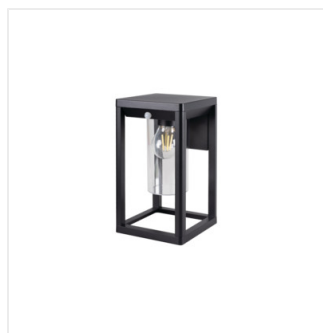

VIMO

Garden light fitting with replaceable light source

VIMO EL 27 B

Model	Price	Max. Power	Light Source	Base	Color	Feature	Mounting
VIMO EL 27 B	34980	max 15	LED	E27	black		wall mounted
VIMO EL 27 BR	34981	max 15	LED	E27	brown		wall mounted
VIMO EL 27 SE-B	34982	max 15	LED	E27	black	PIR	wall mounted
VIMO EL 27 SE-BR	34983	max 15	LED	E27	brown	PIR	wall mounted
VIMO 50 B	34984	max 15	LED	E27	black		surface mounted
VIMO 50 BR	34985	max 15	LED	E27	brown		surface mounted
VIMO 50 SE-B	34986	max 15	LED	E27	black	PIR	surface mounted
VIMO 50 SE-BR	34987	max 15	LED	E27	brown	PIR	surface mounted
VIMO 80 B	34988	max 15	LED	E27	black		surface mounted
VIMO 80 BR	34989	max 15	LED	E27	brown		surface mounted

Kanlux VIMO luminaires series is characterised by a unique shape bringing to mind lanterns. These garden lamps with a replaceable light source are available in two colours: matte black and bronze (copper). Kanlux VIMO consists of two sizes of posts and a wall lamp, including a version with a motion sensor. This unconventional shape and IP44 tightness class will make Kanlux VIMO lamps look great in every garden or house environment.

- Enclosure material: aluminum alloy
- Lampshade material: PC

VIMO

Garden light fitting with replaceable light source

VIMO EL 27 B

VIMO EL 27 BR

VIMO EL 27 SE-B

VIMO EL 27 SE-BR

VIMO 50 B

VIMO 50 BR

VIMO 50 SE-B

VIMO 50 SE-BR

VIMO 80 B

VIMO 80 BR

VIMO

Garden light fitting with replaceable light source

VIMO EL 27