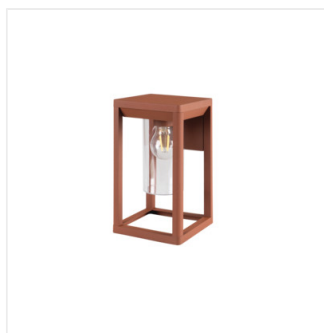

VIMO

Garden light fitting with replaceable light source

VIMO EL 27 B

Model	Price	Max. Power	Light Source	Base	Color	Feature	Mounting
VIMO EL 27 B	34980	max 15	LED	E27	black		wall mounted
VIMO EL 27 BR	34981	max 15	LED	E27	brown		wall mounted
VIMO EL 27 SE-B	34982	max 15	LED	E27	black	PIR	wall mounted
VIMO EL 27 SE-BR	34983	max 15	LED	E27	brown	PIR	wall mounted
VIMO 50 B	34984	max 15	LED	E27	black		surface mounted
VIMO 50 BR	34985	max 15	LED	E27	brown		surface mounted
VIMO 50 SE-B	34986	max 15	LED	E27	black	PIR	surface mounted
VIMO 50 SE-BR	34987	max 15	LED	E27	brown	PIR	surface mounted
VIMO 80 B	34988	max 15	LED	E27	black		surface mounted
VIMO 80 BR	34989	max 15	LED	E27	brown		surface mounted

Kanlux VIMO luminaires series is characterised by a unique shape bringing to mind lanterns. These garden lamps with a replaceable light source are available in two colours: matte black and bronze (copper). Kanlux VIMO consists of two sizes of posts and a wall lamp, including a version with a motion sensor. This unconventional shape and IP44 tightness class will make Kanlux VIMO lamps look great in every garden or house environment.

- Enclosure material: aluminum alloy
- Lampshade material: PC

VIMO

Garden light fitting with replaceable light source

VIMO EL 27 B

VIMO EL 27 BR

VIMO EL 27 SE-B

VIMO EL 27 SE-BR

VIMO 50 B