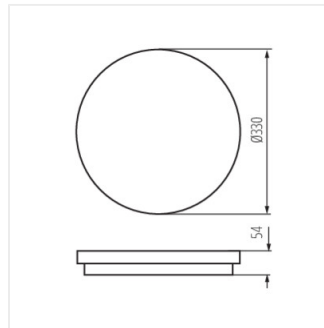

STIVI LED 36W-NW-O

STIVI LED 36W-NW-O-SE

STIVI LED 24W-NW-O

STIVI LED 24W-NW-O-SE

STIVI LED 36W-NW-O

STIVI LED 36W-NW-O-SE