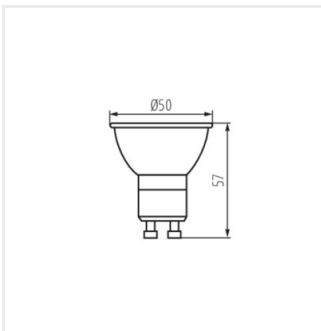

IQ-LEDDIM GU10 7W