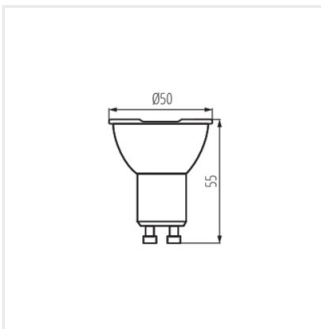

- Material: glass
- Lampshade material: plastic

iQ LED

Kanlux

IQ-LED GU10 4,9W

LED light source

IQ-LED GU10 4,9W-WW

IQ-LED GU10 4,9W-NW

IQ-LED GU10 4,9W-CW