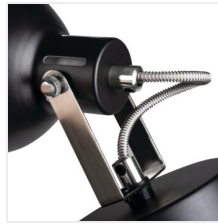

## DERATO

Wall & ceiling lighting fitting

HIGH  
quality  
finish

MO  
DE  
RN  
design

[V] 220-240 AC	[Hz] 50				IP 20	
 5÷25		 350	 110		 0,5m	
EAC	UK CA					

DERATO EL-10 B-SR

DERATO EL-10 B-SR	<b>35640</b>	max 8	black / silver
DERATO EL-10 W-SR	<b>35641</b>	max 8	white / silver
DERATO EL-2I B-SR	<b>35642</b>	2x max 8	black / silver
DERATO EL-2I W-SR	<b>35643</b>	2x max 8	white / silver
DERATO EL-3O B-SR	<b>35644</b>	3x max 8	black / silver
DERATO EL-3O W-SR	<b>35645</b>	3x max 8	white / silver
DERATO EL-4I B-SR	<b>35646</b>	4x max 8	black / silver
DERATO EL-4I W-SR	<b>35647</b>	4x max 8	white / silver

The new series of Kanlux DERATO luminaires is reminiscent of the RETRO style. These are luminaires in two colors: white and black, which have from 1 to 4 light points. Kanlux DERATO single-point lamps will also successfully fulfill the role of a wall lamp. Large lampshades of these luminaires also offer great possibilities for the use of various light sources with an E14 cap (max 8W). Kanlux DERATO luminaires use a quick mount terminals for convenient and quick installation. An additional advantage is the very wide possibility of directing the lampshade to any place (two rotation axes: 350 and 110 degrees).

- Enclosure material: aluminum alloy