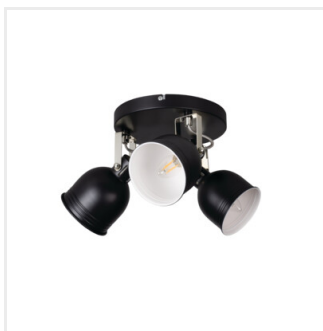

## DERATO

Wall & ceiling lighting fitting

HIGH  
quality  
finish

MO  
DE  
RN  
design

[V] 220-240 AC	[Hz] 50				IP 20	
 5÷25		 350	 110		 0,5m	
EAC	UK CA					

DERATO EL-10 B-SR

DERATO EL-10 B-SR	<b>35640</b>	max 8	black / silver
DERATO EL-10 W-SR	<b>35641</b>	max 8	white / silver
DERATO EL-2I B-SR	<b>35642</b>	2x max 8	black / silver
DERATO EL-2I W-SR	<b>35643</b>	2x max 8	white / silver
DERATO EL-3O B-SR	<b>35644</b>	3x max 8	black / silver
DERATO EL-3O W-SR	<b>35645</b>	3x max 8	white / silver
DERATO EL-4I B-SR	<b>35646</b>	4x max 8	black / silver
DERATO EL-4I W-SR	<b>35647</b>	4x max 8	white / silver

The new series of Kanlux DERATO luminaires is reminiscent of the RETRO style. These are luminaires in two colors: white and black, which have from 1 to 4 light points. Kanlux DERATO single-point lamps will also successfully fulfill the role of a wall lamp. Large lampshades of these luminaires also offer great possibilities for the use of various light sources with an E14 cap (max 8W). Kanlux DERATO luminaires use a quick mount terminals for convenient and quick installation. An additional advantage is the very wide possibility of directing the lampshade to any place (two rotation axes: 350 and 110 degrees).

- Enclosure material: aluminum alloy

## DERATO

Wall & ceiling lighting fitting

DERATO EL-10 B-SR

DERATO EL-10 W-SR

DERATO EL-21 B-SR

DERATO EL-21 W-SR

DERATO EL-30 B-SR

DERATO EL-30 W-SR