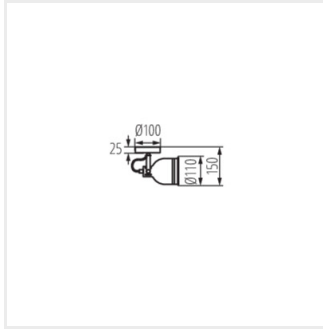

DERATO

Wall & ceiling lighting fitting

DERATO EL-10