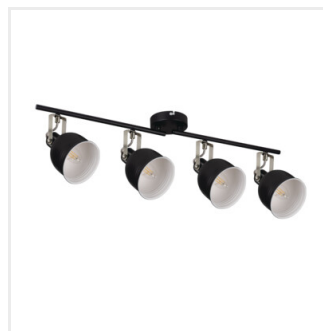

## DERATO

Wall & ceiling lighting fitting

HIGH  
quality  
finish

MO  
DE  
RN  
design

[V] 220-240 AC	[Hz] 50				IP 20	
 5÷25		 350	 110		 0,5m	
EAC	UK CA					

DERATO EL-10 B-SR

DERATO EL-10 B-SR	<b>35640</b>	max 8	black / silver
DERATO EL-10 W-SR	<b>35641</b>	max 8	white / silver
DERATO EL-2I B-SR	<b>35642</b>	2x max 8	black / silver
DERATO EL-2I W-SR	<b>35643</b>	2x max 8	white / silver
DERATO EL-3O B-SR	<b>35644</b>	3x max 8	black / silver
DERATO EL-3O W-SR	<b>35645</b>	3x max 8	white / silver
DERATO EL-4I B-SR	<b>35646</b>	4x max 8	black / silver
DERATO EL-4I W-SR	<b>35647</b>	4x max 8	white / silver

The new series of Kanlux DERATO luminaires is reminiscent of the RETRO style. These are luminaires in two colors: white and black, which have from 1 to 4 light points. Kanlux DERATO single-point lamps will also successfully fulfill the role of a wall lamp. Large lampshades of these luminaires also offer great possibilities for the use of various light sources with an E14 cap (max 8W). Kanlux DERATO luminaires use a quick mount terminals for convenient and quick installation. An additional advantage is the very wide possibility of directing the lampshade to any place (two rotation axes: 350 and 110 degrees).

- Enclosure material: aluminum alloy

## DERATO

Wall & ceiling lighting fitting

DERATO EL-10 B-SR

DERATO EL-10 W-SR

DERATO EL-21 B-SR

DERATO EL-21 W-SR

DERATO EL-30 B-SR

DERATO EL-30 W-SR