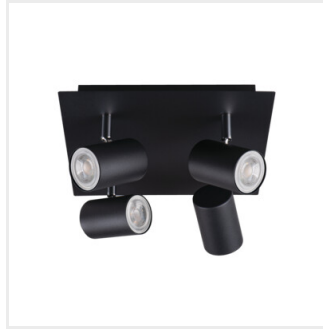

EVALO

Wall & ceiling lighting fitting

MODERN
design

[V] 220-240 AC	[Hz] 50					IP 20
	 5÷25		 320	 90		 1÷2.5
 0,5m	CE	EAC	UK CA			

EVALO EL-5I W-SR

EVALO EL-5I W-SR	35688	5 x max 10	white
EVALO EL-5I B-SR	35689	5 x max 10	black
EVALO EL-1I W-SR	35690	max 10	white
EVALO EL-1I B-SR	35691	max 10	black
EVALO EL-2I W-SR	35692	2 x max 10	white
EVALO EL-2I B-SR	35693	2 x max 10	black
EVALO EL-3I W-SR	35694	3 x max 10	white
EVALO EL-3I B-SR	35695	3 x max 10	black
EVALO EL-4I W-SR	35696	4 x max 10	white
EVALO EL-4I B-SR	35697	4 x max 10	black
EVALO EL-5I W-SR	35698	5 x max 10	white
EVALO EL-5I B-SR	35699	5 x max 10	black

Kanlux EVALO is a family of simple spots. Scandinavian simplicity and silver elements are a highly elegant classic. The narrow shade accommodates GU10 sources (we add a suction cup in the set, which facilitates their installation). Two colors (black and white) and the number of 1 to 5 light points of these luminaires open many arrangement possibilities. The Kanlux EVALO spotlight with 1 point is a perfect wall lamp above the desk, bed or behind the sofa. Thanks to this arrangement, Kanlux EVALO can act as the main and additional light. An additional advantage is the ability to adjust the direction of light incidence (two axes of rotation: 320 and 90 degrees).

EVALO

Wall & ceiling lighting fitting

- Enclosure material: aluminum alloy

EVALO EL-51 W-SR

EVALO EL-51 B-SR

EVALO EL-11 W-SR

EVALO EL-11 B-SR

EVALO EL-21 W-SR

EVALO EL-21 B-SR

EVALO EL-31 W-SR

EVALO EL-31 B-SR

EVALO

Wall & ceiling lighting fitting

EVALO EL-40 W-SR

EVALO EL-40 B-SR

EVALO EL-4I W-SR