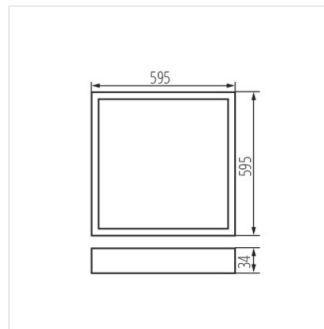

OS 40W-840-MPRM-W-P1