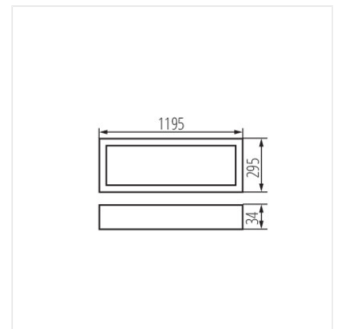

OS 40W-840-MPRM-W-P3