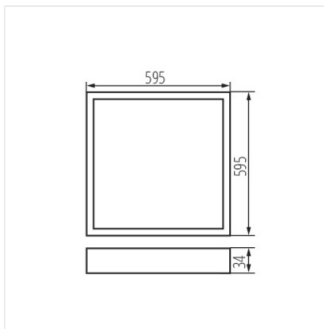

OS 40W-840-MPRM-B-P1