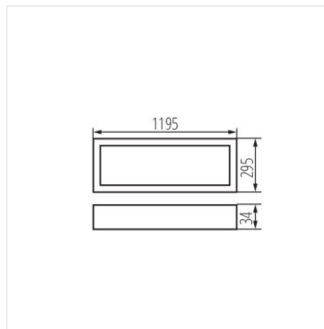

OS 40W-840-MPRM-B-P3