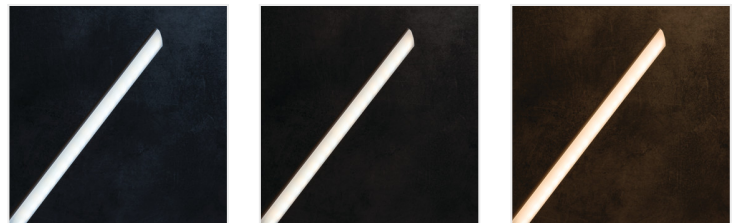

PREDA LED

LED desk lamp

PREDA LED B

[V] 220-240 AC	[Hz] 50	15000	[h] 25000	ellipse ≤ 6x MacAdam	Ra 80	SMD
			IP 20			[°] 45
[°] 150			[mm] 1.8			

PREDA LED B	35780	max 7,3	black	max 570	3000/5000/6500
PREDA LED W	35781	max 7,3	white	max 620	3000/5000/6500

Kanlux PREDA is a multifunctional desk lamp. It is distinguished by a high (as for desk lamps) luminous flux - up to 620 lumens (white model). It is characterized by a smooth color change (slider) and the ability to change the color of the light. A unique feature is the possibility of deflecting the lamp arm around its axis by 45 degrees. The lamp is equipped with a USB port, thanks to which we can charge mobile devices. This lamp can be successfully used to illuminate a student's desk or a larger workplace. It can also be used in beauty salons.

- Enclosure material: plastic
- Lampshade material: plastic
- Extension-arm material: plastic

PREDA LED

LED desk lamp

PREDA LED B

PREDA LED W

PREDA LED