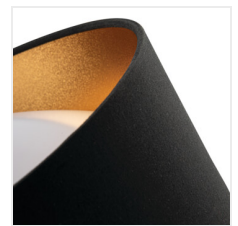

RIFA LED

Ceiling-mounted LED light fitting

[V] 220-240 AC	[Hz] 50	[°] 120	[h] ≥20000	[lm] 25000	Ra ≤6x MacAdam 80
Hg	SMD			IP 20	[°C] 5÷25
		[mm²] 1.5	[m] 0,5m		

RIFA LED 17,5W NW W/W

	[W]		[lm]	Tc [K]		
RIFA LED 17.5W NW W/W	36460	17.5	LED	1500	4000	white
RIFA LED 17.5W WW W/W	36461	17.5	LED	1450	3000	white
RIFA LED 17.5W NW B/W	36462	17.5	LED	1500	4000	black/white
RIFA LED 17.5W WW B/W	36463	17.5	LED	1450	3000	black/white
RIFA LED 17.5W NW B/G	36464	17.5	LED	1500	4000	black/gold
RIFA LED 17.5W WW B/G	36465	17.5	LED	1450	3000	black/gold
RIFA LED 17.5W NW GR/G	36466	17.5	LED	1500	4000	grey / gold
RIFA LED 17.5W WW GR/G	36467	17.5	LED	1450	3000	grey / gold
RIFA LED 17.5W NW N1	36468	17.5	LED	1500	4000	white
RIFA LED 17.5W WW N1	36469	17.5	LED	1450	3000	white
RIFA LED 17.5W NW N2	36508	17.5	LED	1500	4000	brown
RIFA LED 17.5W WW N2	36509	17.5	LED	1450	3000	brown

Kanlux RIFA LED is a unique ceiling lamp. It is distinguished from traditional lamps of this type by a material lampshade, which makes it not only practical, but above all decorative. We have prepared 4 color combinations to match your interior, and you have a choice of two light colors - neutral or warm. Kanlux RIFA LED is an ideal solution for low ceiling interiors where we need strong light, but we do not want to give up its decorativeness.

- Enclosure material: Metal
- Lampshade material: plastic

Date of issue: 07.08.2023, 11:55

We reserve the right to make technical changes. The data contained in this material are not legally binding.

RIFA LED