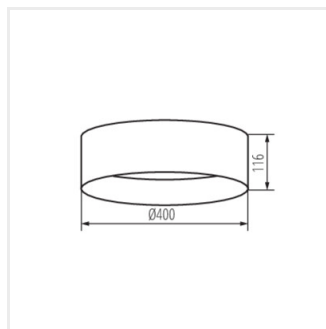

RIFA LED

Ceiling-mounted LED light fitting

RIFA LED 17,5W