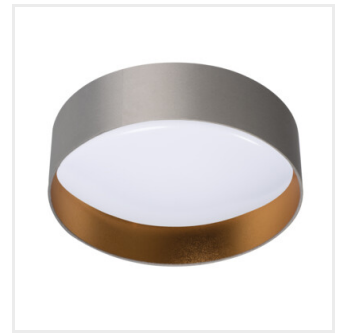

RIFA LED

Ceiling-mounted LED light fitting

[V] 220-240 AC	[Hz] 50	[°] 120	[h] ≥20000	[lm] 25000	Ra ≤6x MacAdam 80
Hg	SMD			IP 20	[°C] 5÷25
		[mm²] 1.5	[m] 0,5m		

RIFA LED 17,5W NW W/W

	[W]		[lm]	Tc [K]		
RIFA LED 17.5W NW W/W	36460	17.5	LED	1500	4000	white
RIFA LED 17.5W WW W/W	36461	17.5	LED	1450	3000	white
RIFA LED 17.5W NW B/W	36462	17.5	LED	1500	4000	black/white
RIFA LED 17.5W WW B/W	36463	17.5	LED	1450	3000	black/white
RIFA LED 17.5W NW B/G	36464	17.5	LED	1500	4000	black/gold
RIFA LED 17.5W WW B/G	36465	17.5	LED	1450	3000	black/gold
RIFA LED 17.5W NW GR/G	36466	17.5	LED	1500	4000	grey / gold
RIFA LED 17.5W WW GR/G	36467	17.5	LED	1450	3000	grey / gold
RIFA LED 17.5W NW N1	36468	17.5	LED	1500	4000	white
RIFA LED 17.5W WW N1	36469	17.5	LED	1450	3000	white
RIFA LED 17.5W NW N2	36508	17.5	LED	1500	4000	brown
RIFA LED 17.5W WW N2	36509	17.5	LED	1450	3000	brown

Kanlux RIFA LED is a unique ceiling lamp. It is distinguished from traditional lamps of this type by a material lampshade, which makes it not only practical, but above all decorative. We have prepared 4 color combinations to match your interior, and you have a choice of two light colors - neutral or warm. Kanlux RIFA LED is an ideal solution for low ceiling interiors where we need strong light, but we do not want to give up its decorativeness.

- Enclosure material: Metal
- Lampshade material: plastic

Date of issue: 07.08.2023, 11:55

We reserve the right to make technical changes. The data contained in this material are not legally binding.

RIFA LED

Ceiling-mounted LED light fitting

RIFA LED 17,5W W/W

RIFA LED 17,5W B/W

RIFA LED 17,5W B/G

RIFA LED 17,5W GR/G

RIFA LED 17,5W N1

RIFA LED 17,5W N2

RIFA LED