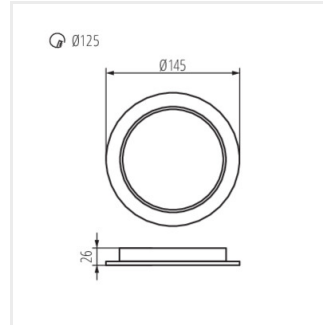

TAVO LED DO 12W-NW