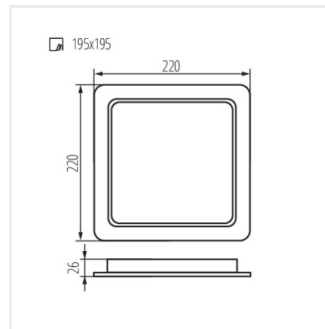

TAVO LED DO 9W-NW

TAVO LED DO 12W-NW

TAVO LED DO 18W-NW

TAVO LED DO 24W-NW

TAVO LED DL 5W-NW

TAVO LED DL 9W-NW

TAVO LED DL 12W-NW

TAVO LED DL 18W-NW