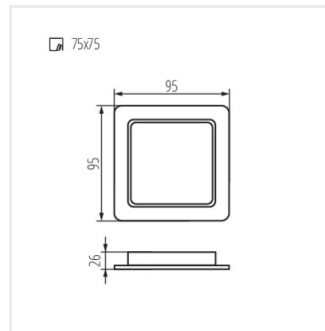

TAVO LED DL 5W-NW