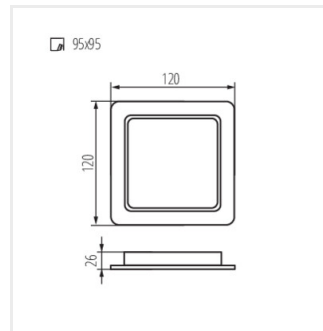

TAVO LED DO 9W-NW

TAVO LED DO 12W-NW

TAVO LED DO 18W-NW

TAVO LED DO 24W-NW

TAVO LED DL 5W-NW

TAVO LED DL 9W-NW

TAVO LED DL 12W-NW

TAVO LED DL 18W-NW