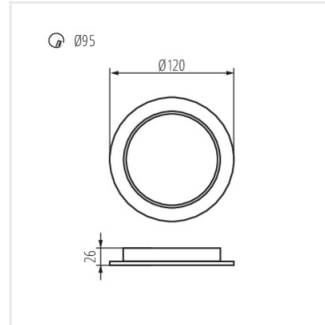

TAVO LED DO 9W-NW