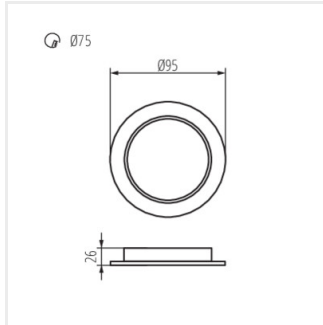

TAVO LED

Downlight fitting

TAVO LED DO 5W-NW