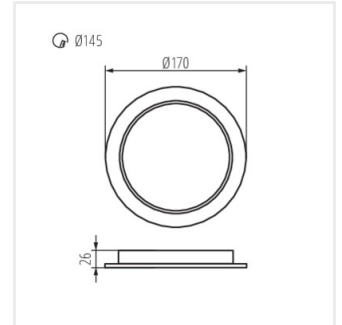

TAVO LED DO 18W-NW