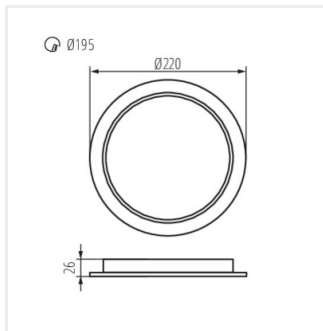

TAVO LED DO 24W-NW