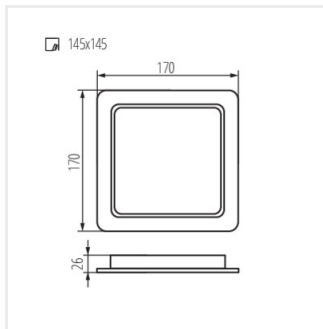

TAVO LED DO 9W-NW

TAVO LED DO 12W-NW

TAVO LED DO 18W-NW

TAVO LED DO 24W-NW

TAVO LED DL 5W-NW

TAVO LED DL 9W-NW

TAVO LED DL 12W-NW

TAVO LED DL 18W-NW