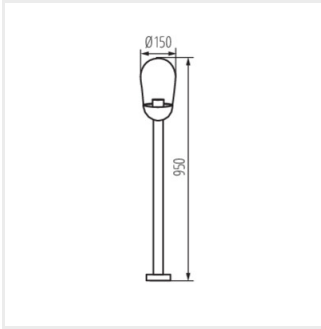

LIEGO

Garden light fitting with replaceable light source

LIEGO 97 B