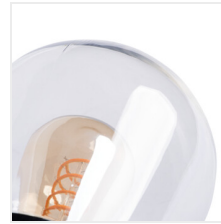

LIEGO

Garden light fitting with replaceable light source

IP
44

[V] 220-240 AC	[Hz] 50				IP 44	
 -20+35		 1.5	 0,5m	CE	EAC	UK CA

LIEGO 97 B

LIEGO 97 B	36530	max 15	LED	E27	black
LIEGO 89 PEND B	36531	max 15	LED	E27	black
LIEGO EL 28 UP B	36532	max 15	LED	E27	black
LIEGO EL 28 UP SE B	36533	max 15	LED	E27	black
LIEGO 37 B	36534	max 15	LED	E27	black

Kanlux LIEGO garden luminaires are impressive oval-shaped glass lampshades, with which it is possible to use decorative LED filaments that can be an additional decoration illuminating the garden. They can be used not only to light a garden but also gazebos, terraces and patios, while the wall-mounted luminaires successfully illuminate balconies. In the whole family (pendant lamp, posts, wall-mounted), it is possible to use replaceable LED light sources with an E27 base.

- Enclosure material: aluminum alloy
- Lampshade material: glass

LIEGO

Garden light fitting with replaceable light source

LIEGO 97 B

LIEGO 89 PEND B

LIEGO EL 28 UP B

LIEGO EL 28 UP SE B

LIEGO 37 B