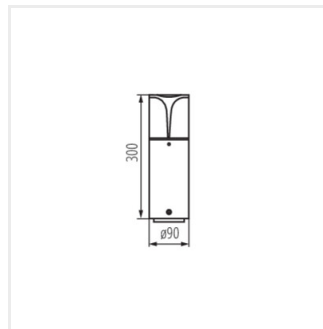

PRESO

Garden light fitting with replaceable light source

[V] 220-240 AC	[Hz] 50				IP 44	
 -20+35		 1.5	 0,5m	CE	EAC	UK CA

PRESO 80 GR

PRESO 80 GR	36540	max 10	LED	E27	surface mounted	graphite
PRESO 50 GR	36541	max 10	LED	E27	surface mounted	graphite
PRESO 30 GR	36542	max 10	LED	E27	surface mounted	graphite
PRESO EL 18 GR	36543	max 10	LED	E27	wall mounted	graphite

Kanlux PRESO is a family of 4 garden luminaires, among which there are three posts with heights from 30 to 80 cm, and their perfect complement is a wall-mounted luminaire. Thanks to the special design, the lamps shine sideways instead of upwards, which enables illuminating the desired areas properly. The profiled design of the lampshade prevents water from staying on the surface of the lamp. The whole series of Kanlux PRESO garden luminaires is adapted to replaceable light sources with an E27 base so we can choose the appropriate intensity and colour of light ourselves.

- Enclosure material: aluminum alloy
- Lampshade material: PC

PRESO

Garden light fitting with replaceable light source

PRESO 80 GR

PRESO 50 GR

PRESO 30 GR

PRESO EL 18 GR

PRESO 80 GR

PRESO 50 GR

PRESO 30 GR

PRESO EL 18 GR