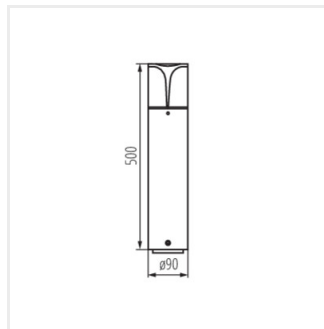

Kanlux PRESO is a family of 4 garden luminaires, among which there are three posts with heights from 30 to 80 cm, and their perfect complement is a wall-mounted luminaire. Thanks to the special design, the lamps shine sideways instead of upwards, which enables illuminating the desired areas properly. The profiled design of the lampshade prevents water from staying on the surface of the lamp. The whole series of Kanlux PRESO garden luminaires is adapted to replaceable light sources with an E27 base so we can choose the appropriate intensity and colour of light ourselves.

- Enclosure material: aluminum alloy
- Lampshade material: PC

PRESO

Garden light fitting with replaceable light source

PRESO 80 GR

PRESO 50 GR

PRESO 30 GR

PRESO EL 18 GR

PRESO 80 GR

PRESO 50 GR

PRESO 30 GR

PRESO EL 18 GR