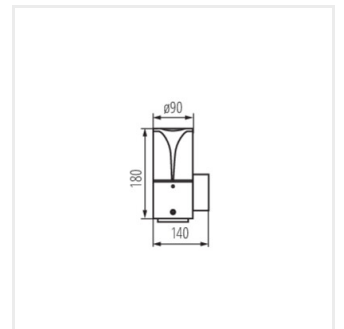

PRESO EL 18 GR