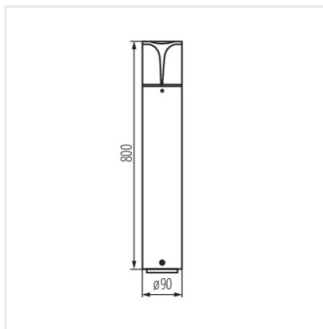

PRESO

Garden light fitting with replaceable light source

[V] 220-240 AC	[Hz] 50				IP 44	
 -20+35		 1.5	 0,5m	CE	EAC	UK CA

PRESO 80 GR

PRESO 80 GR	36540	max 10	LED	E27	surface mounted	graphite
PRESO 50 GR	36541	max 10	LED	E27	surface mounted	graphite
PRESO 30 GR	36542	max 10	LED	E27	surface mounted	graphite
PRESO EL 18 GR	36543	max 10	LED	E27	wall mounted	graphite

Kanlux PRESO is a family of 4 garden luminaires, among which there are three posts with heights from 30 to 80 cm, and their perfect complement is a wall-mounted luminaire. Thanks to the special design, the lamps shine sideways instead of upwards, which enables illuminating the desired areas properly. The profiled design of the lampshade prevents water from staying on the surface of the lamp. The whole series of Kanlux PRESO garden luminaires is adapted to replaceable light sources with an E27 base so we can choose the appropriate intensity and colour of light ourselves.

- Enclosure material: aluminum alloy
- Lampshade material: PC

PRESO

Garden light fitting with replaceable light source

PRESO 80 GR

PRESO 50 GR

PRESO 30 GR

PRESO EL 18 GR

PRESO 80 GR