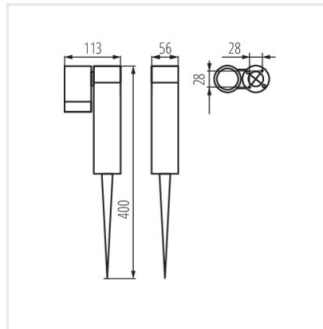

USTI SP

Garden light fitting with replaceable light source

[V] 220-240 AC	[Hz] 50			IP 54		 -20+35
		[mm²] 0.5-1	[mm²] 6-7.5	 0,5m	CE	EAC
UK CA						

USTI SP 2X7 GR

USTI SP 2X7 GR	36560	2 x max 7	PAR16 LED	GU10	anthracite
USTI SP 1X7 GR	36561	max 7	PAR16 LED	GU10	anthracite

Kanlux USTI luminaires are ideal for directional illumination of greenery, rockeries, facades or interesting architectural elements that we want to emphasise. The design with a movable head allows you to freely adjust and direct the light in the desired way. There are two options - luminaires with one or two light points (the luminous elements can be adjusted independently of each other). Kanlux USTI garden luminaires are adapted to light sources with a GU10 base.

- Enclosure material: aluminum alloy
- Lampshade material: glass

USTI SP

Garden light fitting with replaceable light source

USTI SP 2X7 GR

USTI SP 1X7 GR

USTI SP 2X7 GR

USTI SP 1X7 GR