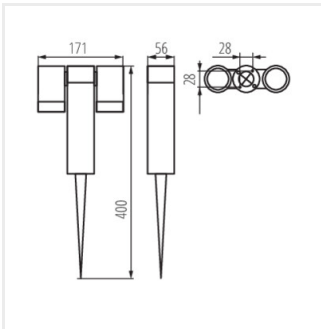

USTI SP

Garden light fitting with replaceable light source

[V] 220-240 AC	[Hz] 50			IP 54		 -20+35
		[mm²] 0.5-1	[mm²] 6-7.5	 0,5m	CE	EAC
UK CA						

USTI SP 2X7 GR

USTI SP 2X7 GR	36560	2 x max 7	PAR16 LED	GU10	anthracite
USTI SP 1X7 GR	36561	max 7	PAR16 LED	GU10	anthracite

Kanlux USTI luminaires are ideal for directional illumination of greenery, rockeries, facades or interesting architectural elements that we want to emphasise. The design with a movable head allows you to freely adjust and direct the light in the desired way. There are two options - luminaires with one or two light points (the luminous elements can be adjusted independently of each other). Kanlux USTI garden luminaires are adapted to light sources with a GU10 base.

- Enclosure material: aluminum alloy
- Lampshade material: glass

USTI SP

Garden light fitting with replaceable light source

USTI SP 2X7 GR

USTI SP 1X7 GR

USTI SP 2X7 GR

USTI SP 1X7 GR