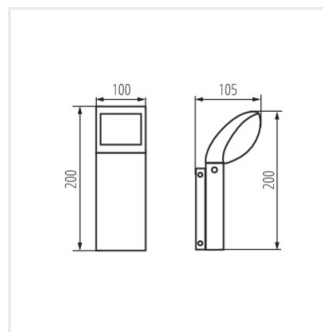

ABETE LED EL 20 GR