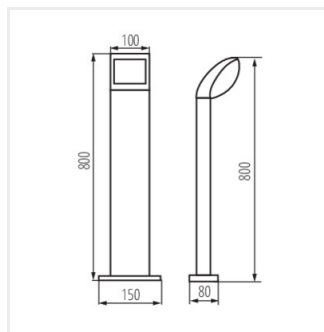

ABETE LED

LED garden lighting fixture

[V] 220-240 AC	[Hz] 50	≥15000	[h] 30000	ellipse ≤ 6x Mackdam	Ra 80	SMD
		IP 44		°C -20+35		0,2m
lm W 77	CE	EAC	UK CA			

ABETE LED 60 GR

	[W]	[lm]	Tc [K]		
ABETE LED 60 GR	36570	7	540	4000	On the floor graphite
ABETE LED 80 GR	36571	7	540	4000	On the floor graphite
ABETE LED EL 20 GR	36572	7	540	4000	wall mounted graphite
ABETE LED EL 20 SE-GR	36573	7	540	4000	wall mounted graphite

Kanlux ABETE outdoor luminaires are recommended for those who appreciate classic style and simplicity. Two posts with a height of 60 and 80 cm and two wall-mounted luminaires (including one with a motion sensor - SE) are a universal and functional design. The elegant, slender design and the milky plastic light diffuser enable wide and universal use of Kanlux ABETE luminaires both in private gardens and commercial projects.

- Enclosure material: aluminum alloy
- Lampshade material: plastic

ABETE LED

LED garden lighting fixture

ABETE LED 60 GR

ABETE LED 80 GR

ABETE LED EL 20 GR

ABETE LED EL 20 SE-GR

ABETE LED 60 GR