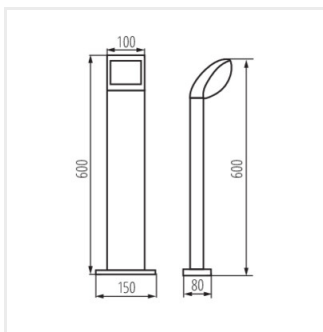

ABETE LED

LED garden lighting fixture

[V] 220-240 AC	[Hz] 50	≥15000	[h] 30000	ellipse ≤ 6x Mackdam	Ra 80	SMD
		IP 44		°C -20+35		0,2m
lm W 77	CE	EAC	UK CA			

ABETE LED 60 GR

	[W]	[lm]	Tc [K]		
ABETE LED 60 GR	36570	7	540	4000	On the floor graphite
ABETE LED 80 GR	36571	7	540	4000	On the floor graphite
ABETE LED EL 20 GR	36572	7	540	4000	wall mounted graphite
ABETE LED EL 20 SE-GR	36573	7	540	4000	wall mounted graphite

Kanlux ABETE outdoor luminaires are recommended for those who appreciate classic style and simplicity. Two posts with a height of 60 and 80 cm and two wall-mounted luminaires (including one with a motion sensor - SE) are a universal and functional design. The elegant, slender design and the milky plastic light diffuser enable wide and universal use of Kanlux ABETE luminaires both in private gardens and commercial projects.

- Enclosure material: aluminum alloy
- Lampshade material: plastic

ABETE LED

LED garden lighting fixture

ABETE LED 60 GR

ABETE LED 80 GR

ABETE LED EL 20 GR

ABETE LED EL 20 SE-GR

ABETE LED 60 GR