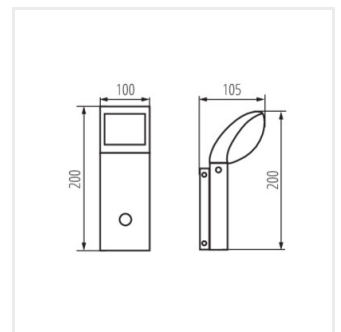

ABETE LED EL 20 SE-GR